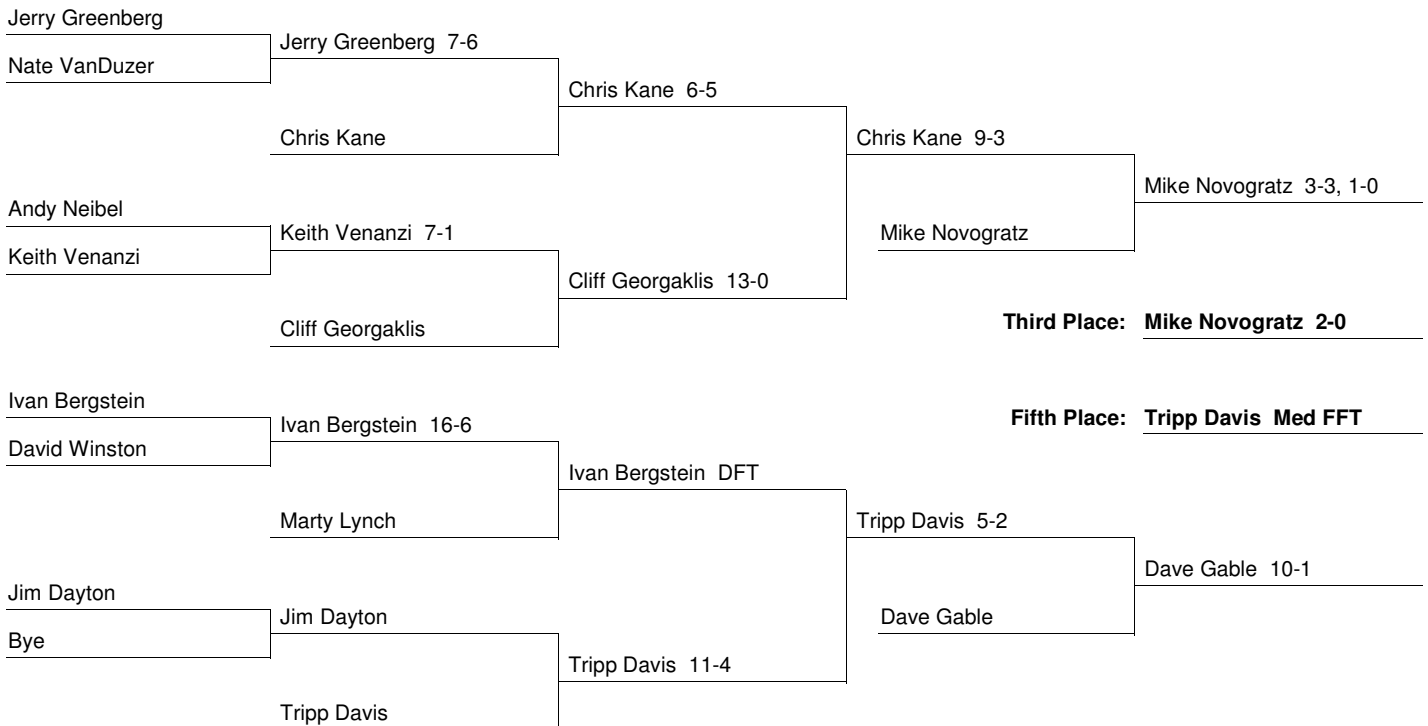

Consolation Bracket