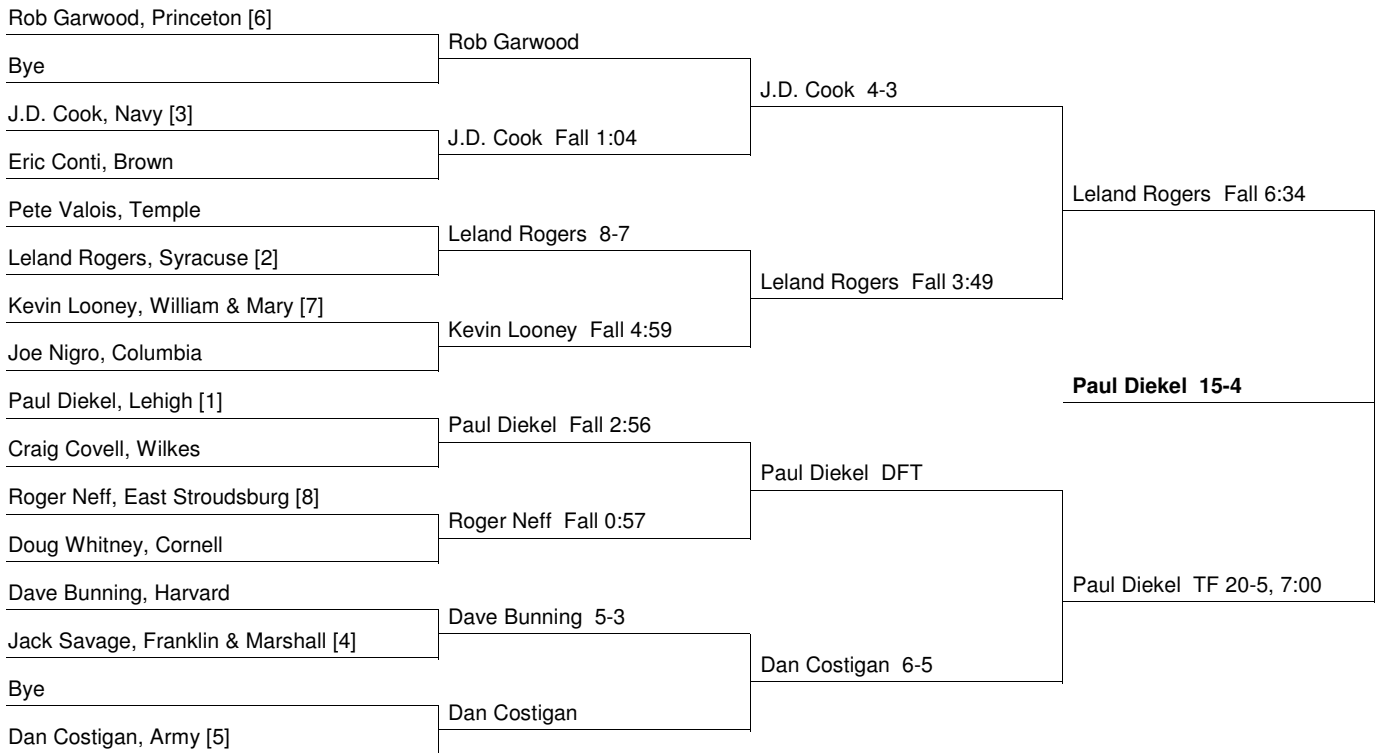

**1986 EIWA Championship
2/28/1986 and 3/1/1986 at Lehigh**

177 Weight Class

Consolation Bracket

**1986 EIWA Championship
2/28/1986 and 3/1/1986 at Lehigh**

190 Weight Class

Consolation Bracket

**1986 EIWA Championship
2/28/1986 and 3/1/1986 at Lehigh**