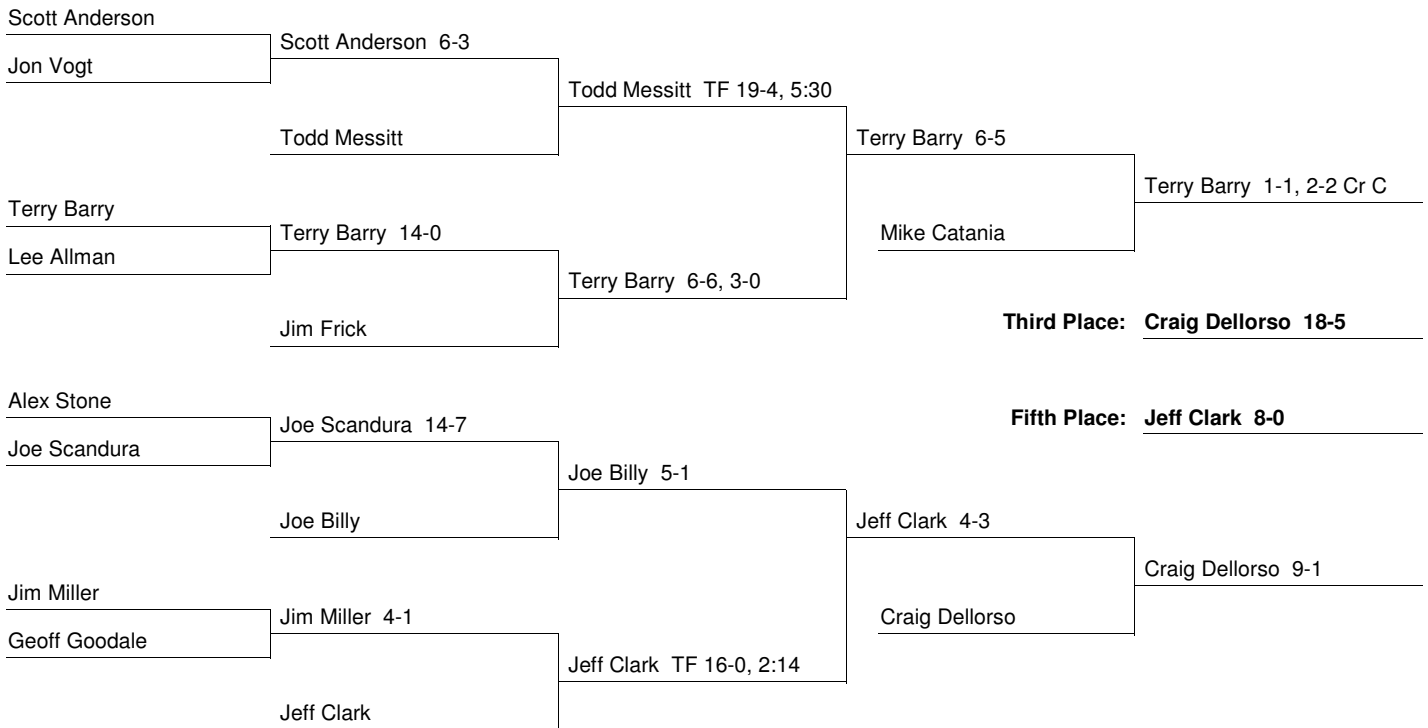

Consolation Bracket