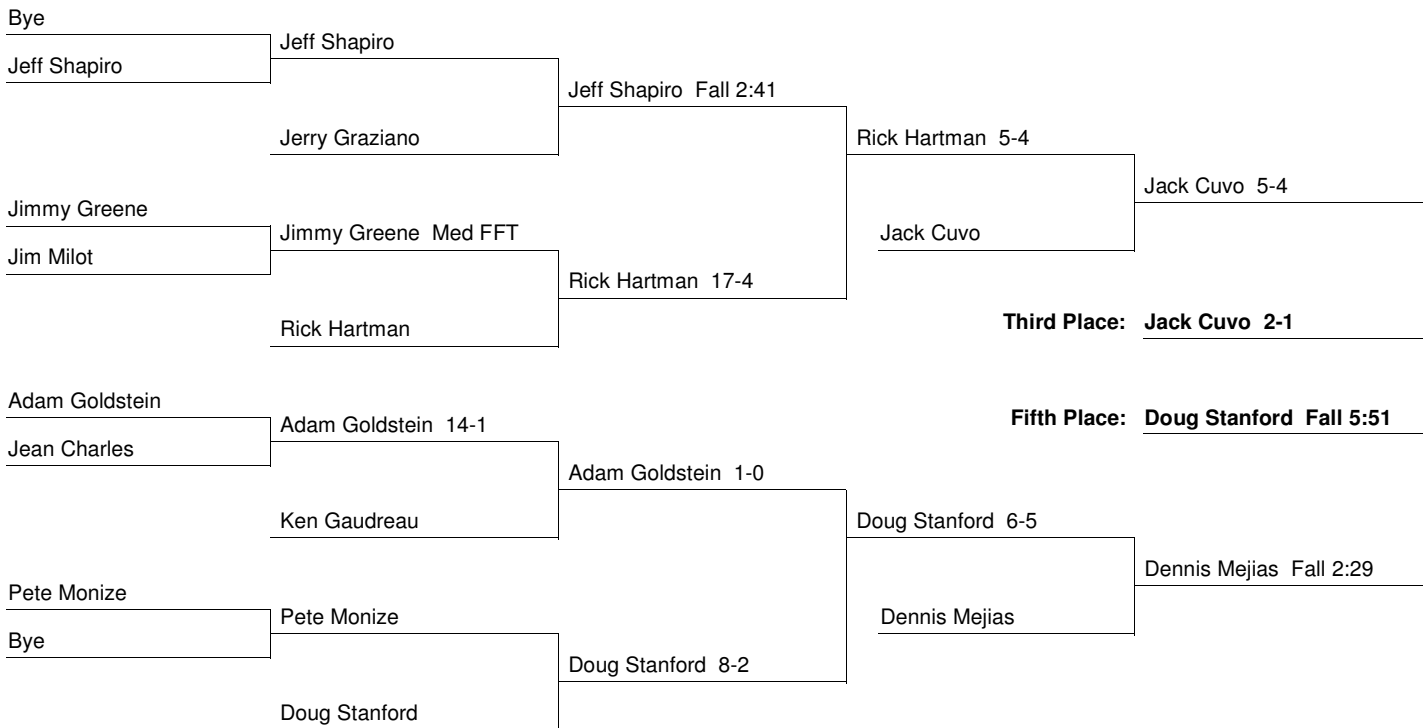

Consolation Bracket