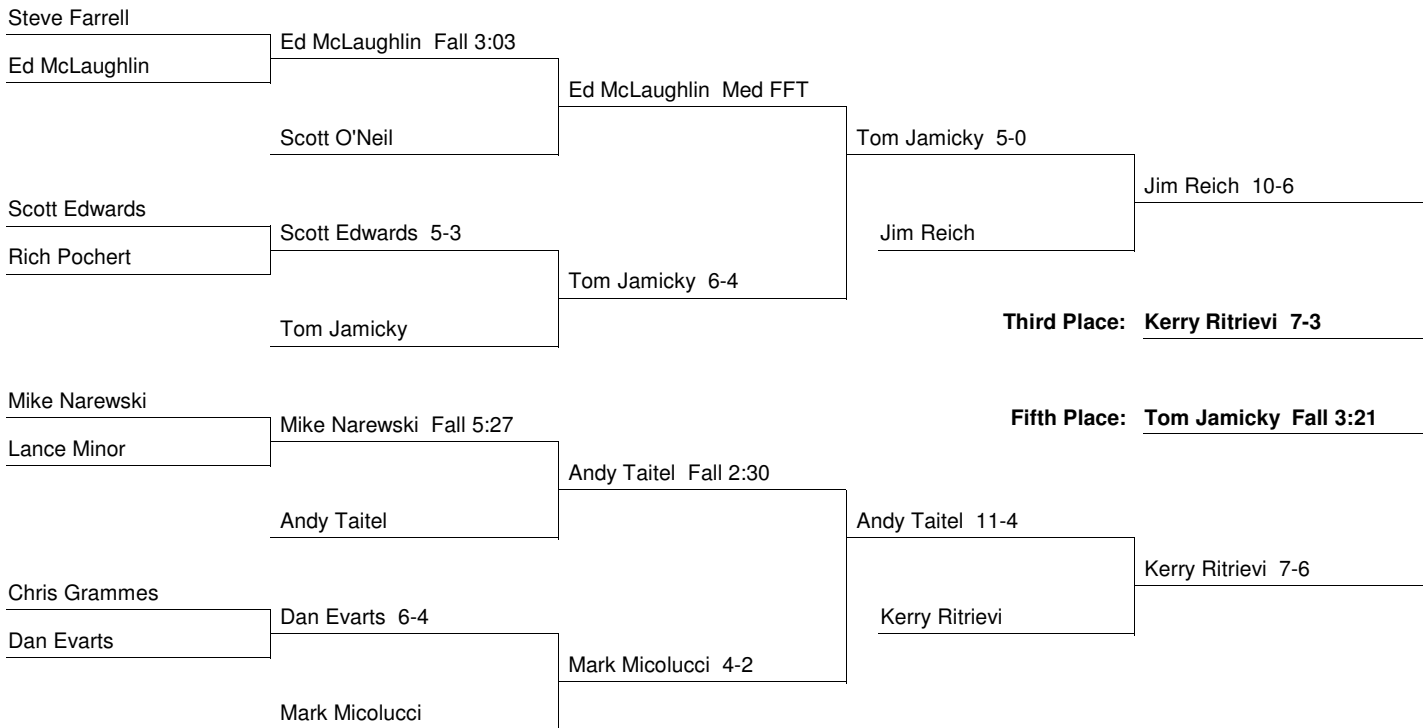

Consolation Bracket

**1986 EIWA Championship
2/28/1986 and 3/1/1986 at Lehigh**

158 Weight Class

Consolation Bracket

**1986 EIWA Championship
2/28/1986 and 3/1/1986 at Lehigh**

167 Weight Class

Consolation Bracket