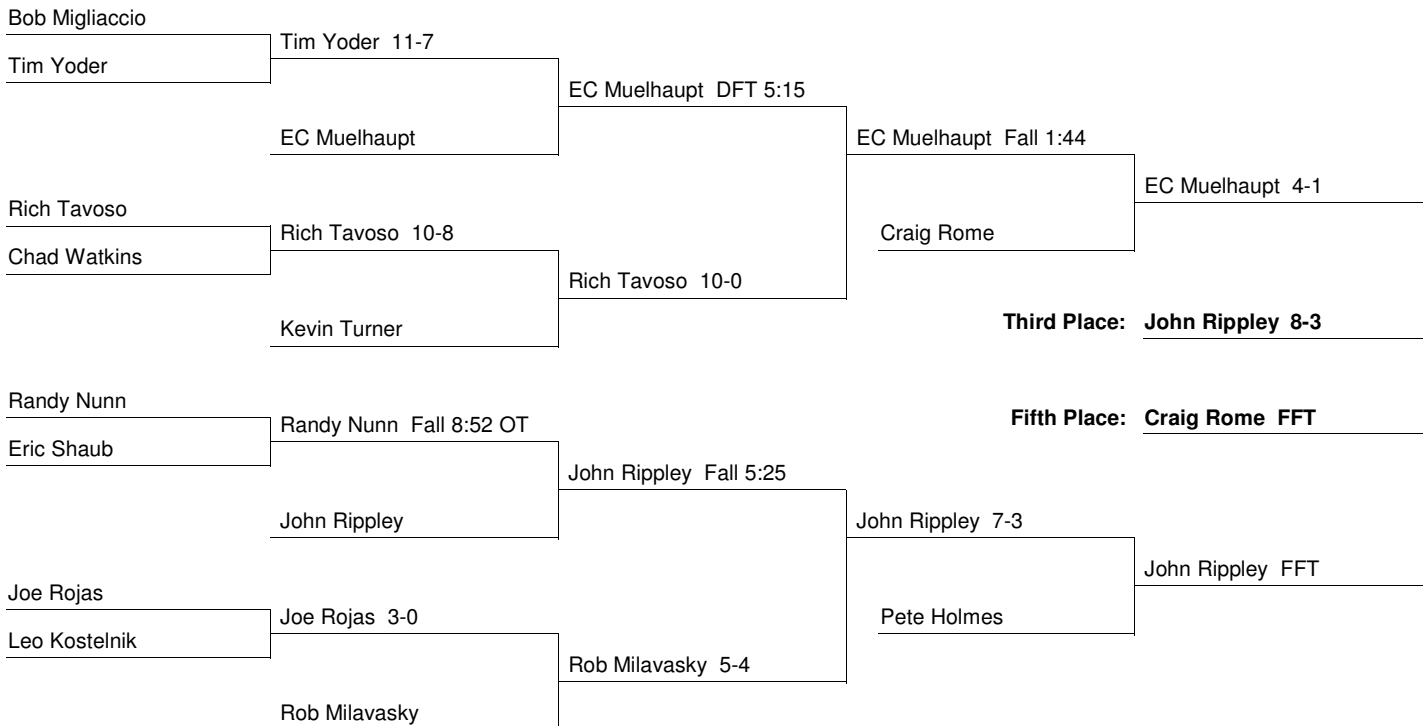

Consolation Bracket

**1986 EIWA Championship
2/28/1986 and 3/1/1986 at Lehigh**

158 Weight Class

Consolation Bracket

**1986 EIWA Championship
2/28/1986 and 3/1/1986 at Lehigh**

167 Weight Class

Consolation Bracket