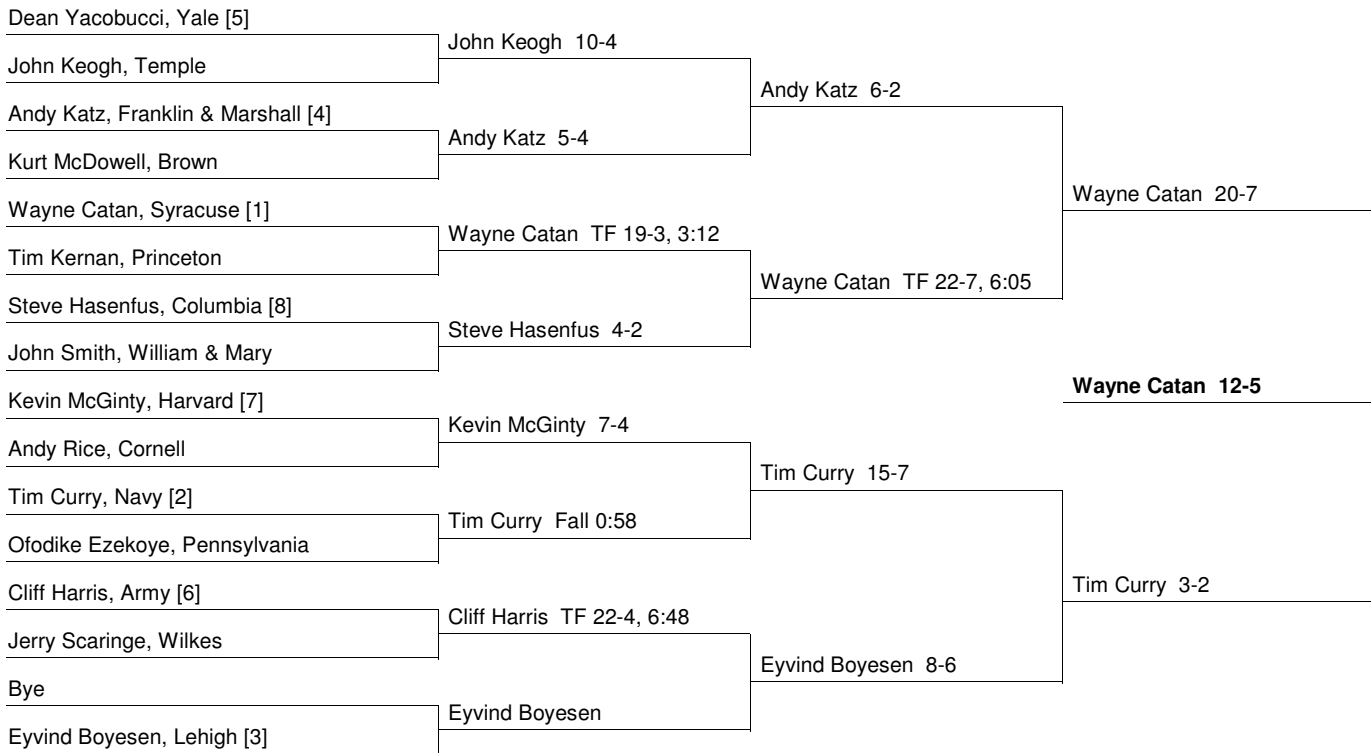

**1986 EIWA Championship
2/28/1986 and 3/1/1986 at Lehigh**

177 Weight Class