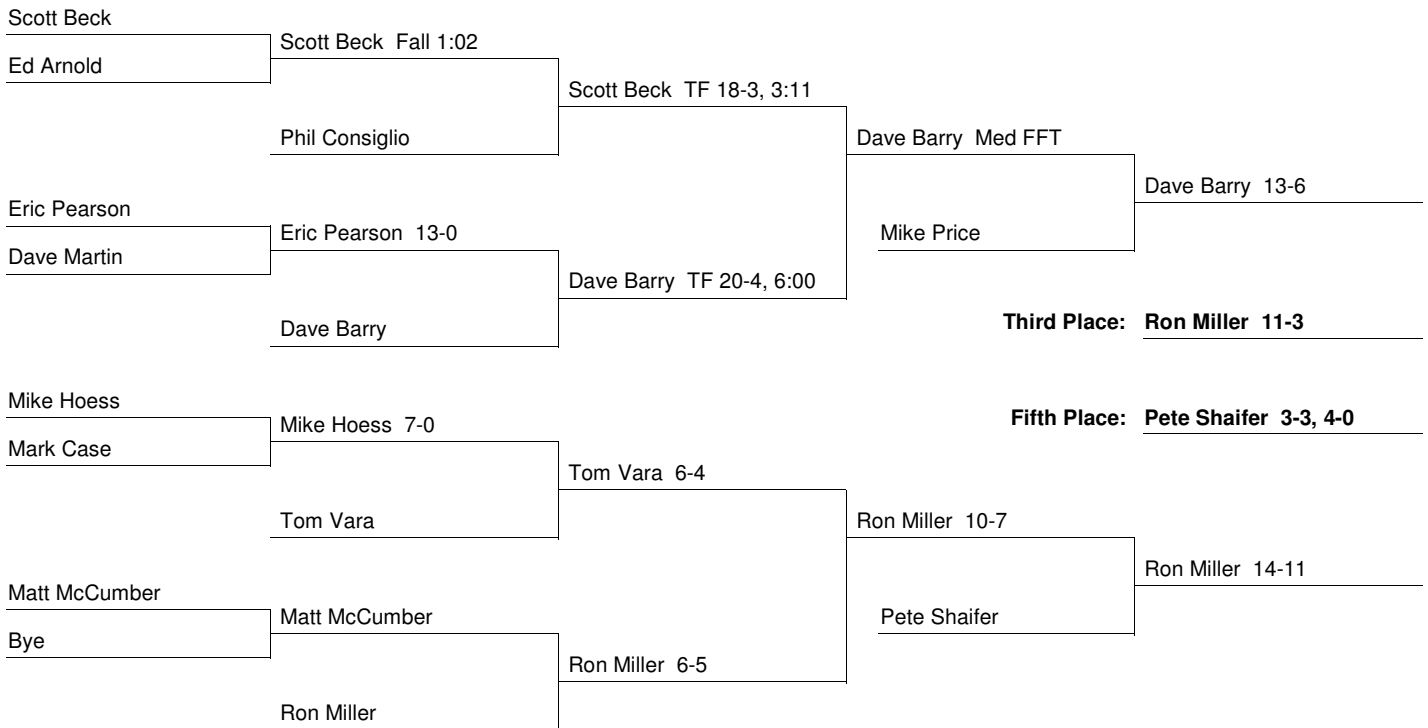

Consolation Bracket