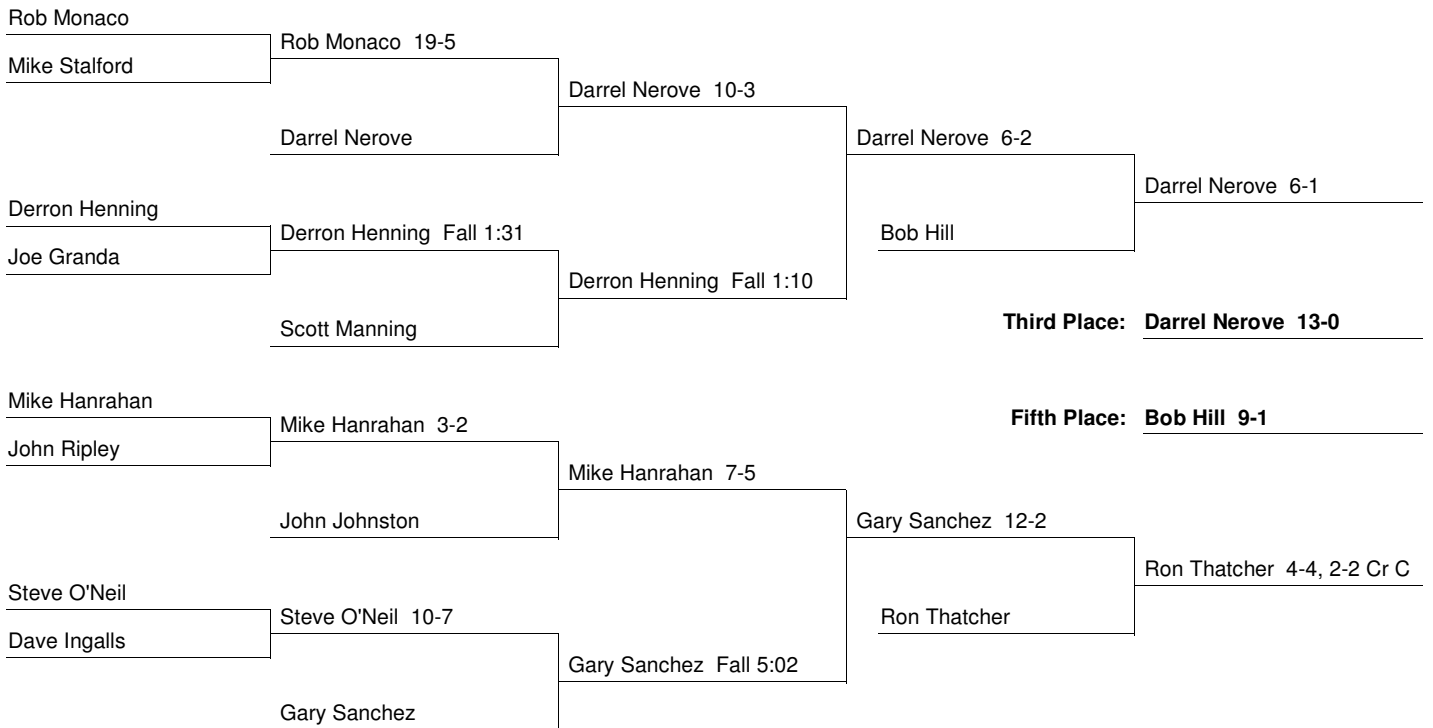

Consolation Bracket