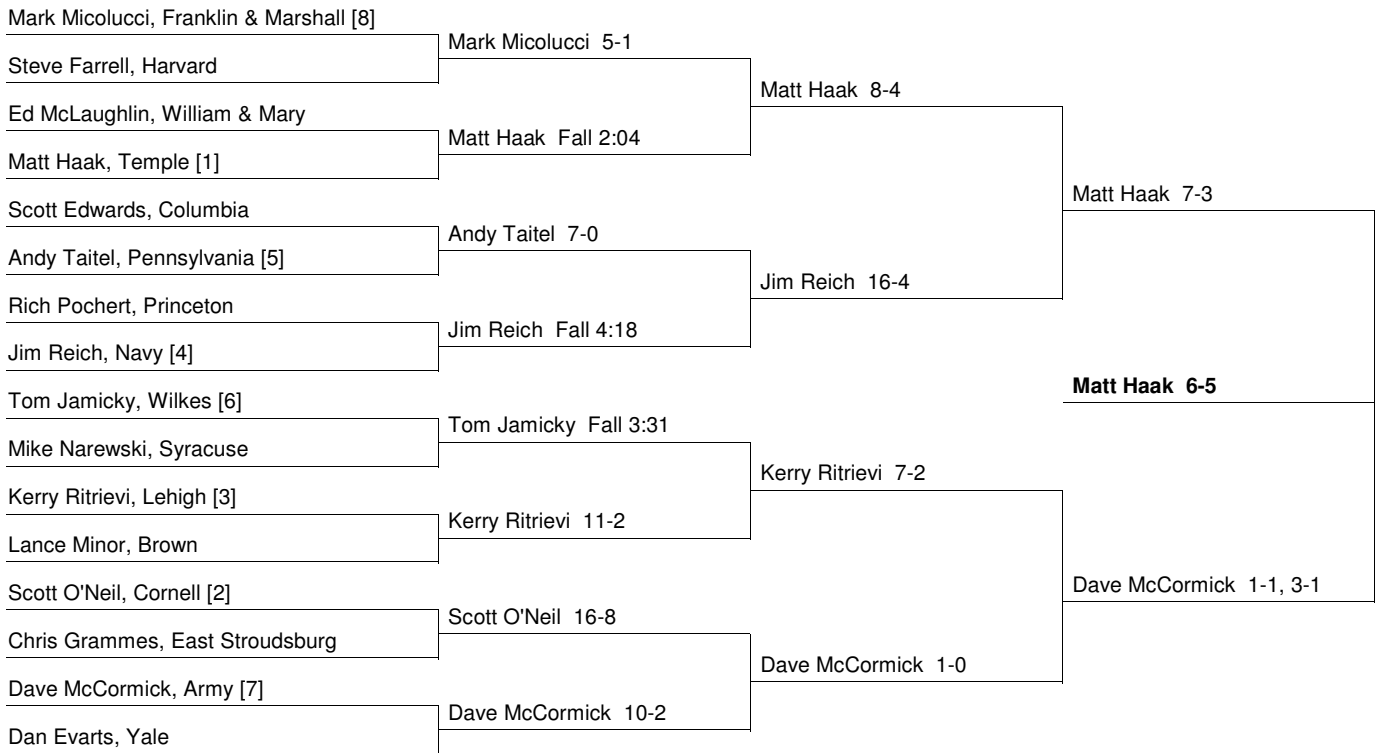

**1986 EIWA Championship
2/28/1986 and 3/1/1986 at Lehigh**

167 Weight Class