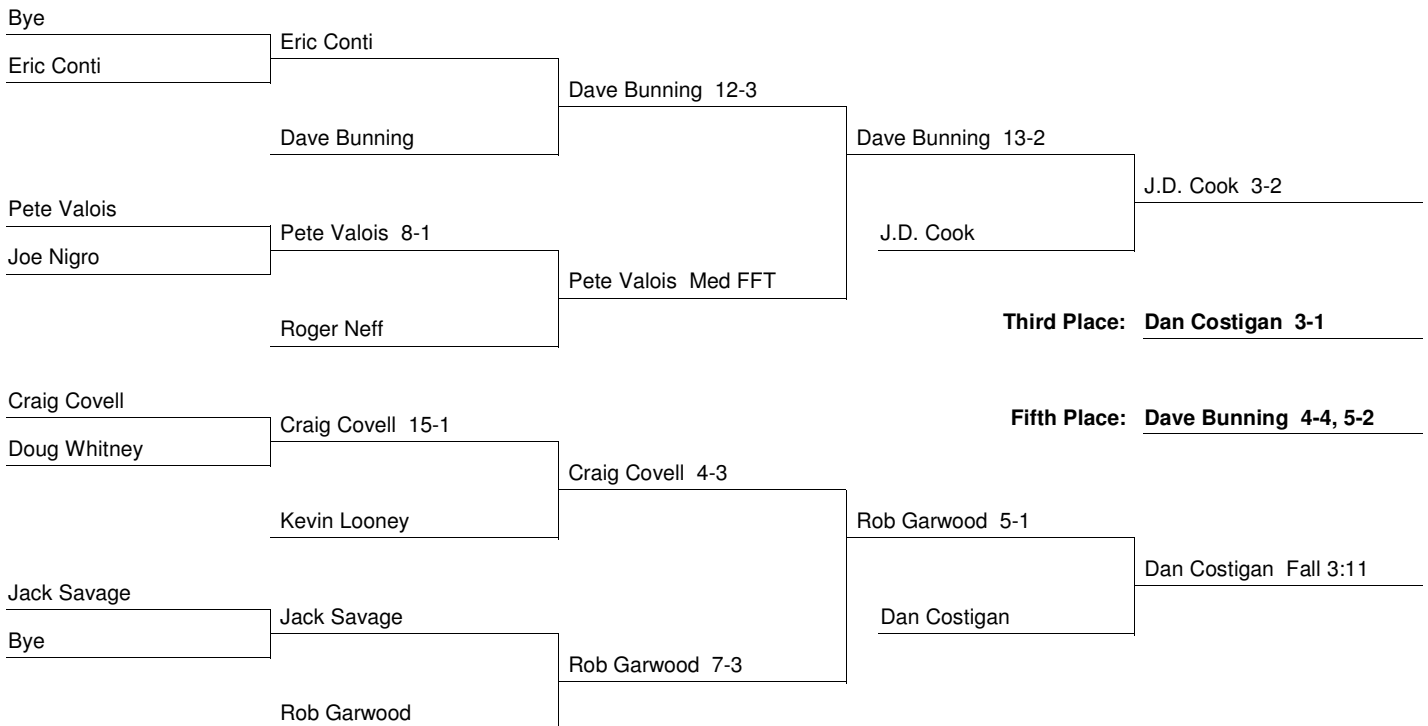

**1986 EIWA Championship
2/28/1986 and 3/1/1986 at Lehigh**

177 Weight Class

Consolation Bracket

**1986 EIWA Championship
2/28/1986 and 3/1/1986 at Lehigh**

190 Weight Class

Consolation Bracket

**1986 EIWA Championship
2/28/1986 and 3/1/1986 at Lehigh**