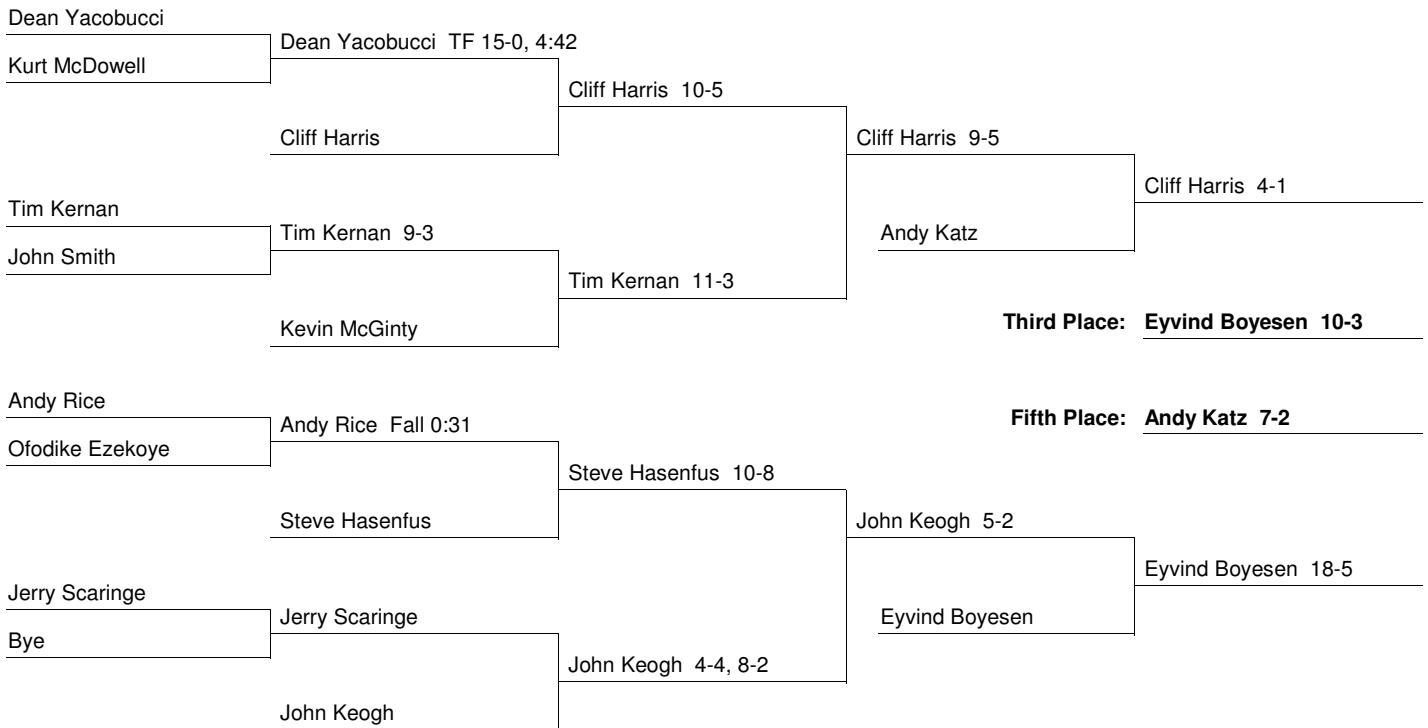

Consolation Bracket