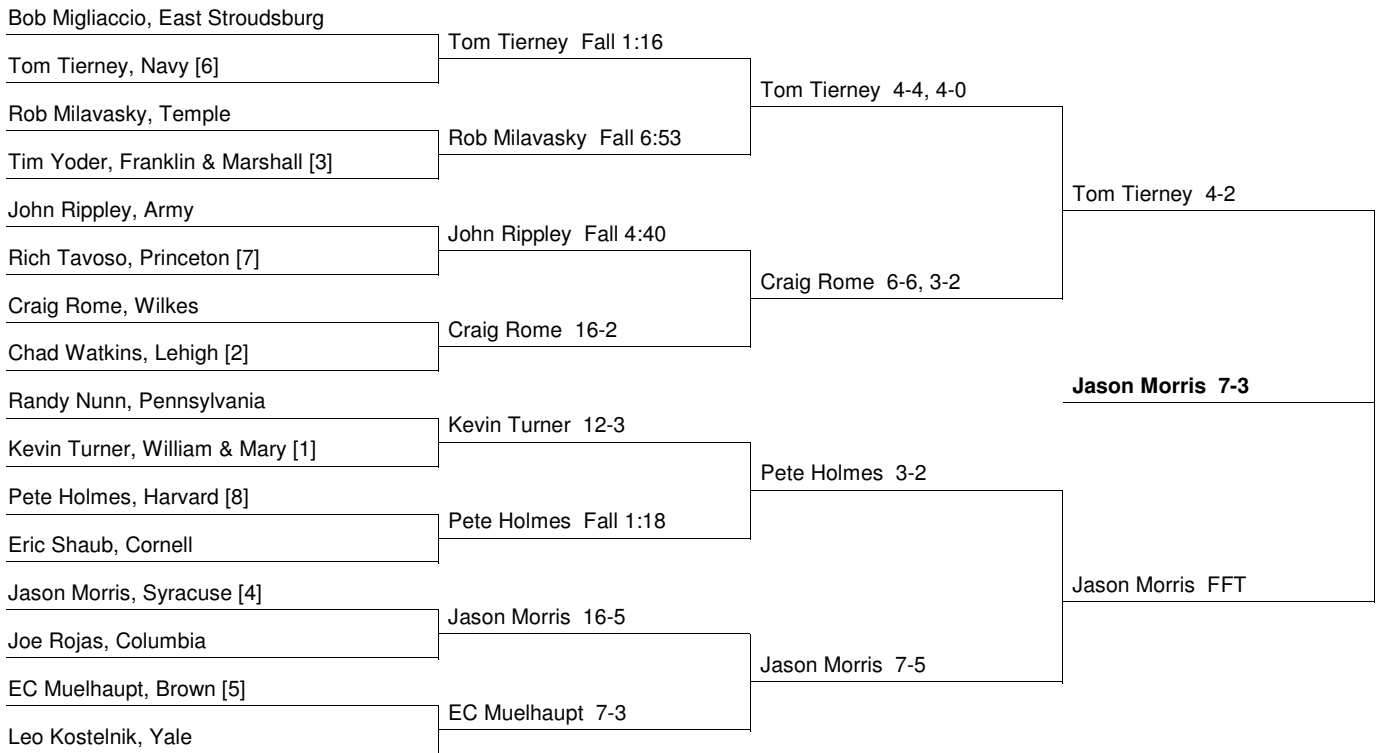

**1986 EIWA Championship
2/28/1986 and 3/1/1986 at Lehigh**

158 Weight Class