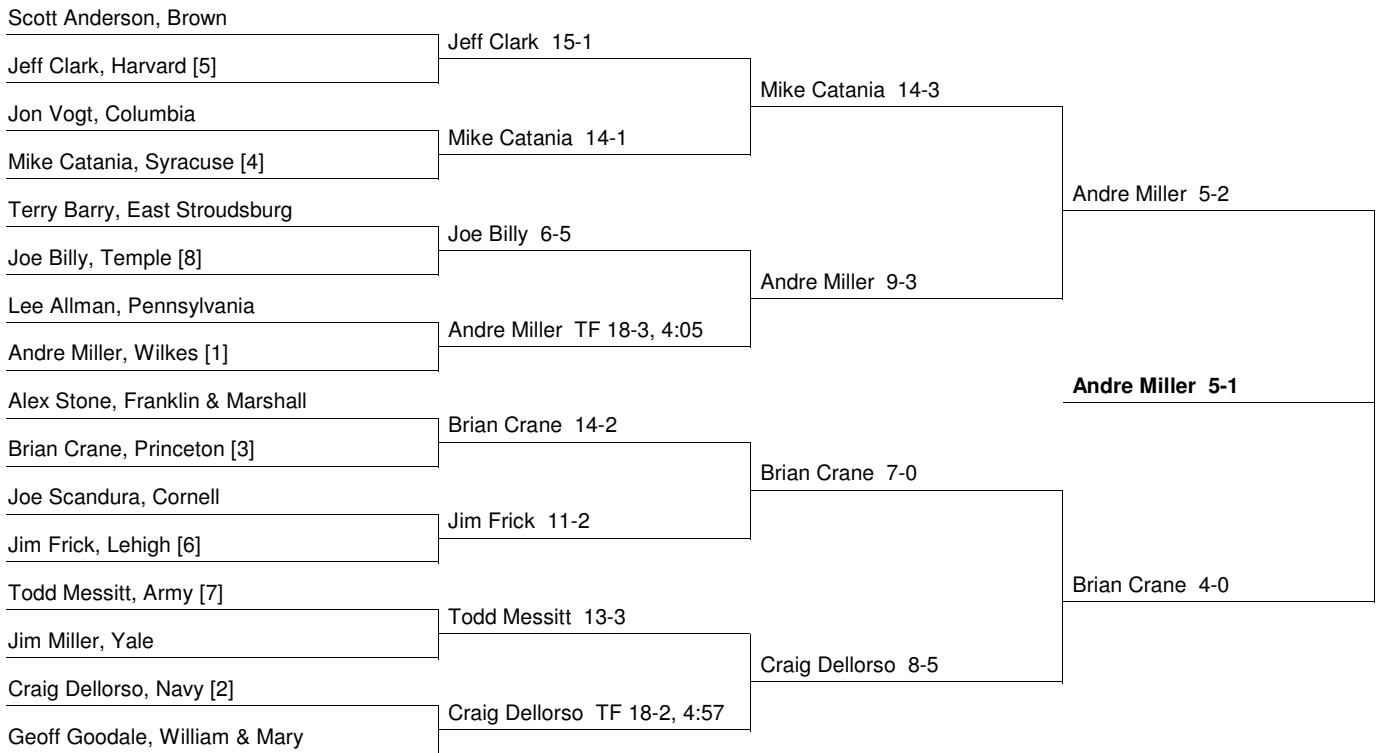

**1986 EIWA Championship
2/28/1986 and 3/1/1986 at Lehigh**

134 Weight Class