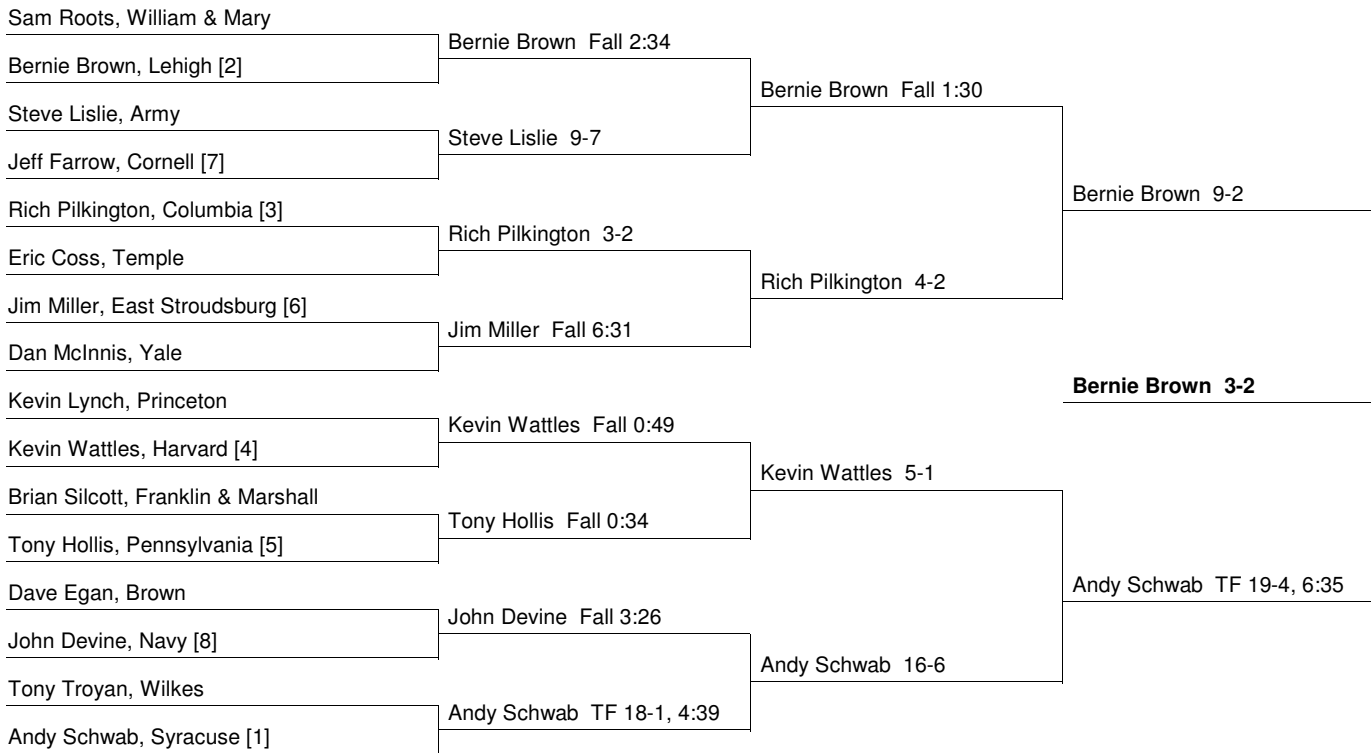

**1986 EIWA Championship
2/28/1986 and 3/1/1986 at Lehigh**

UNL Weight Class