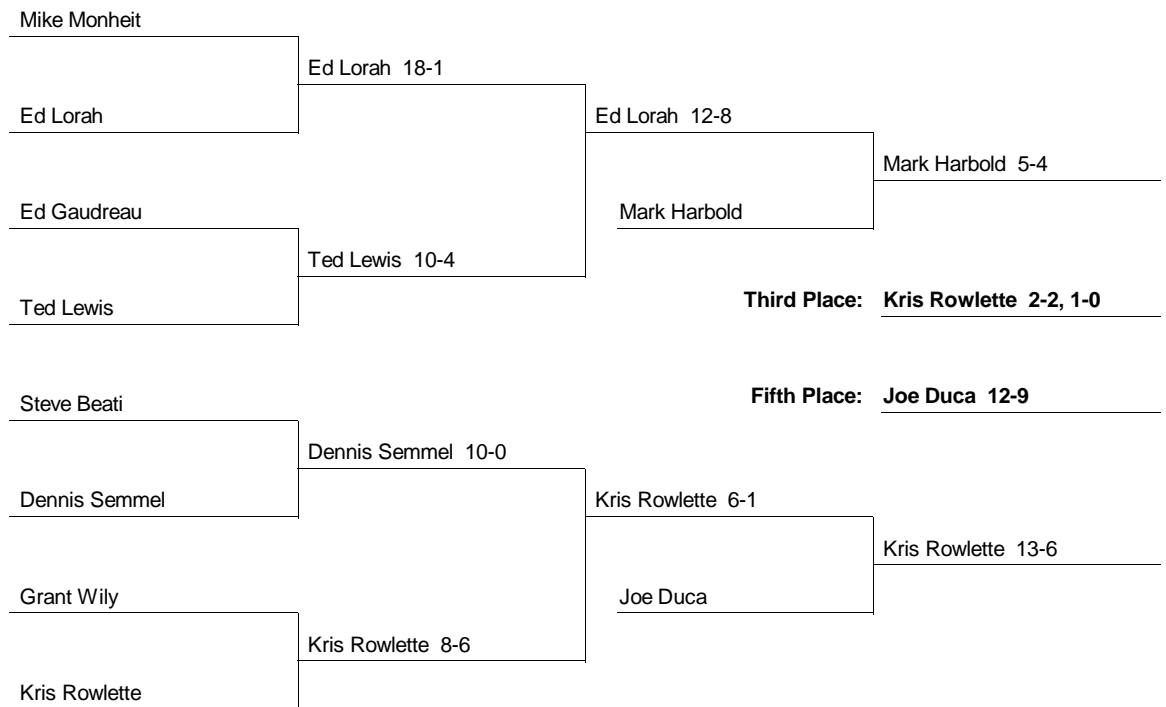

**1983 EIWA Championship
2/25/1983 and 2/26/1983 at Lehigh**

118 Weight Class

Consolation Bracket

**1983 EIWA Championship
2/25/1983 and 2/26/1983 at Lehigh**

126 Weight Class

Consolation Bracket

1983 EIWA Championship
2/25/1983 and 2/26/1983 at Lehigh