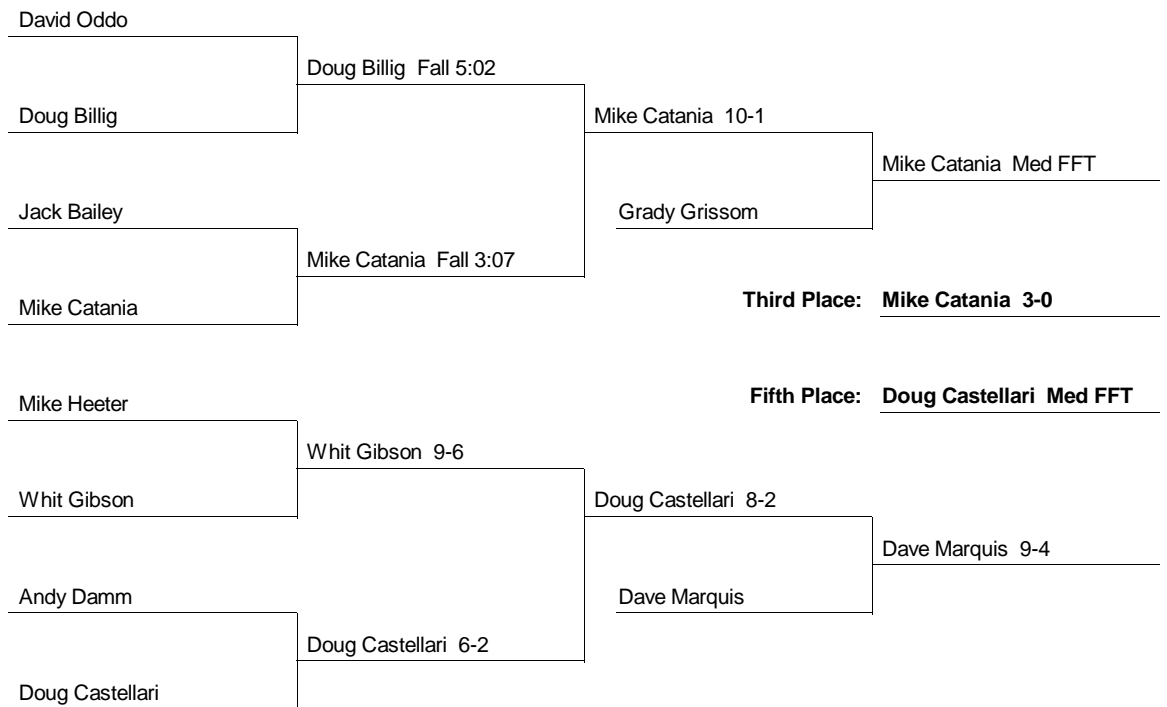

Consolation Bracket