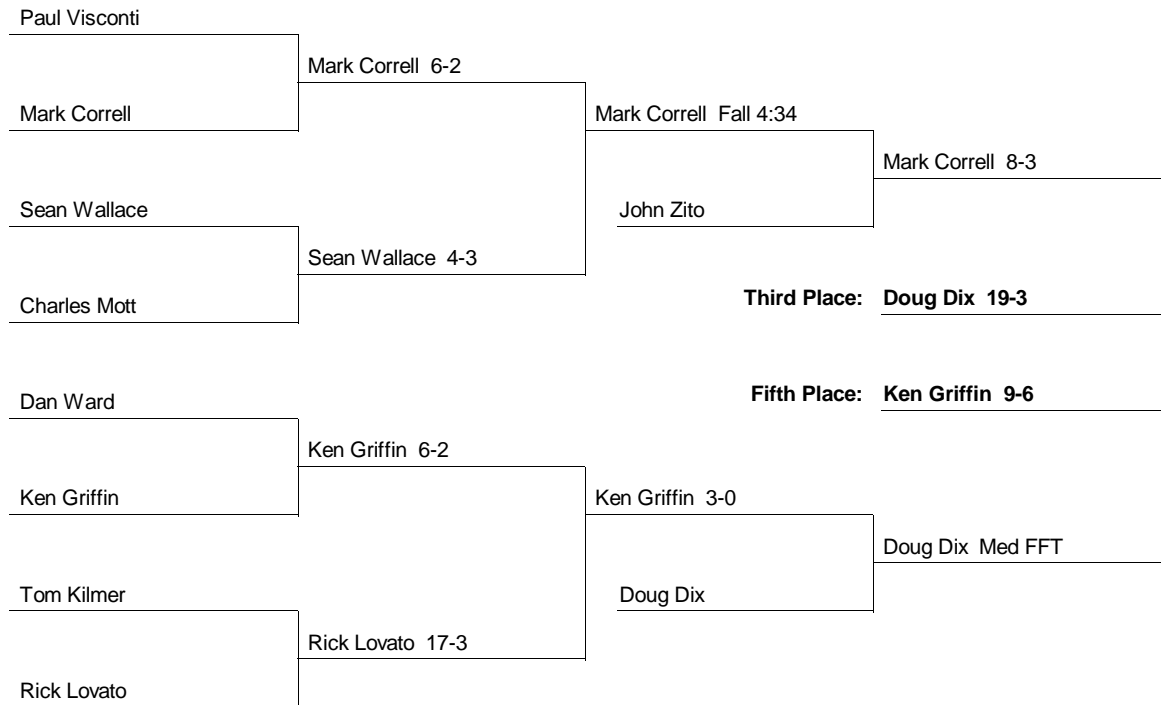

Consolation Bracket