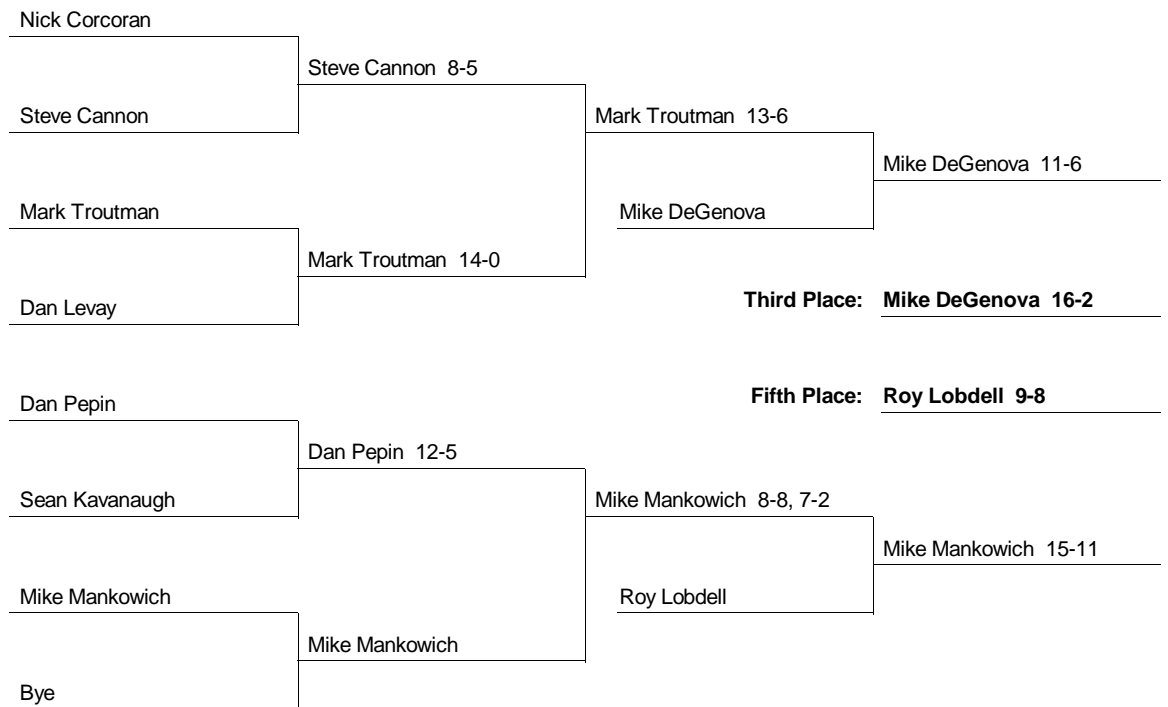

Consolation Bracket

1983 EIWA Championship
2/25/1983 and 2/26/1983 at Lehigh

158 Weight Class

Consolation Bracket

**1983 EIWA Championship
2/25/1983 and 2/26/1983 at Lehigh**

167 Weight Class

Consolation Bracket