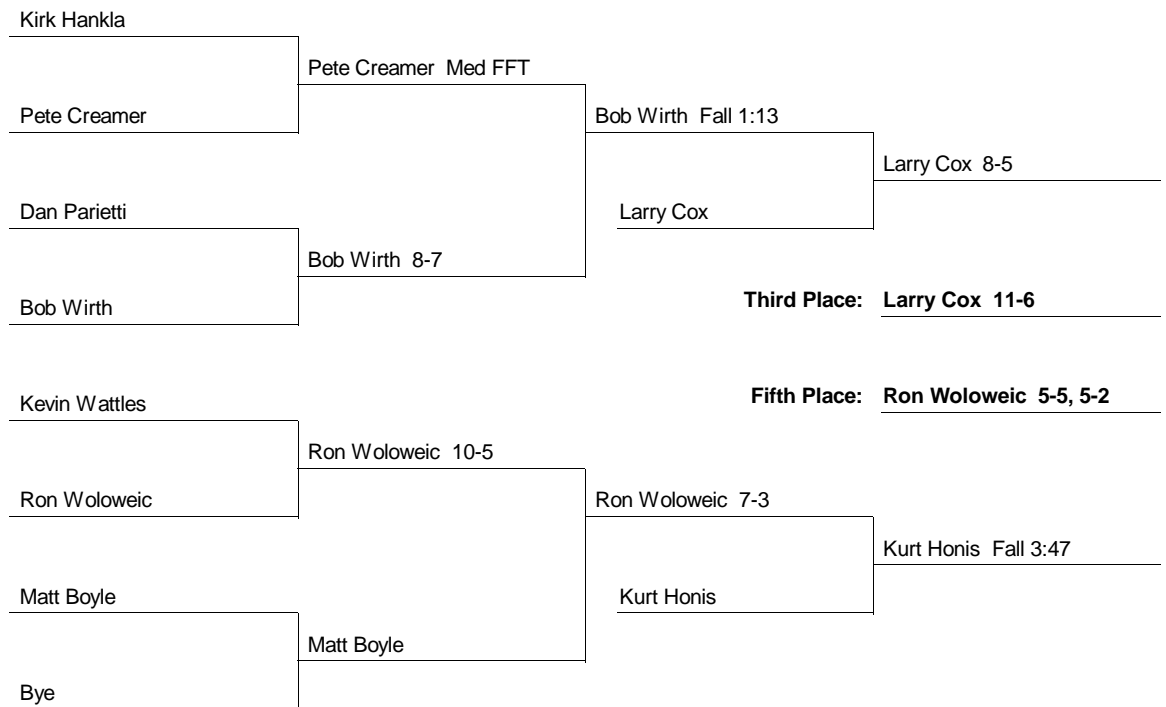

**1983 EIWA Championship
2/25/1983 and 2/26/1983 at Lehigh**

177 Weight Class

Consolation Bracket

1983 EIWA Championship
2/25/1983 and 2/26/1983 at Lehigh

190 Weight Class

Consolation Bracket

**1983 EIWA Championship
2/25/1983 and 2/26/1983 at Lehigh**