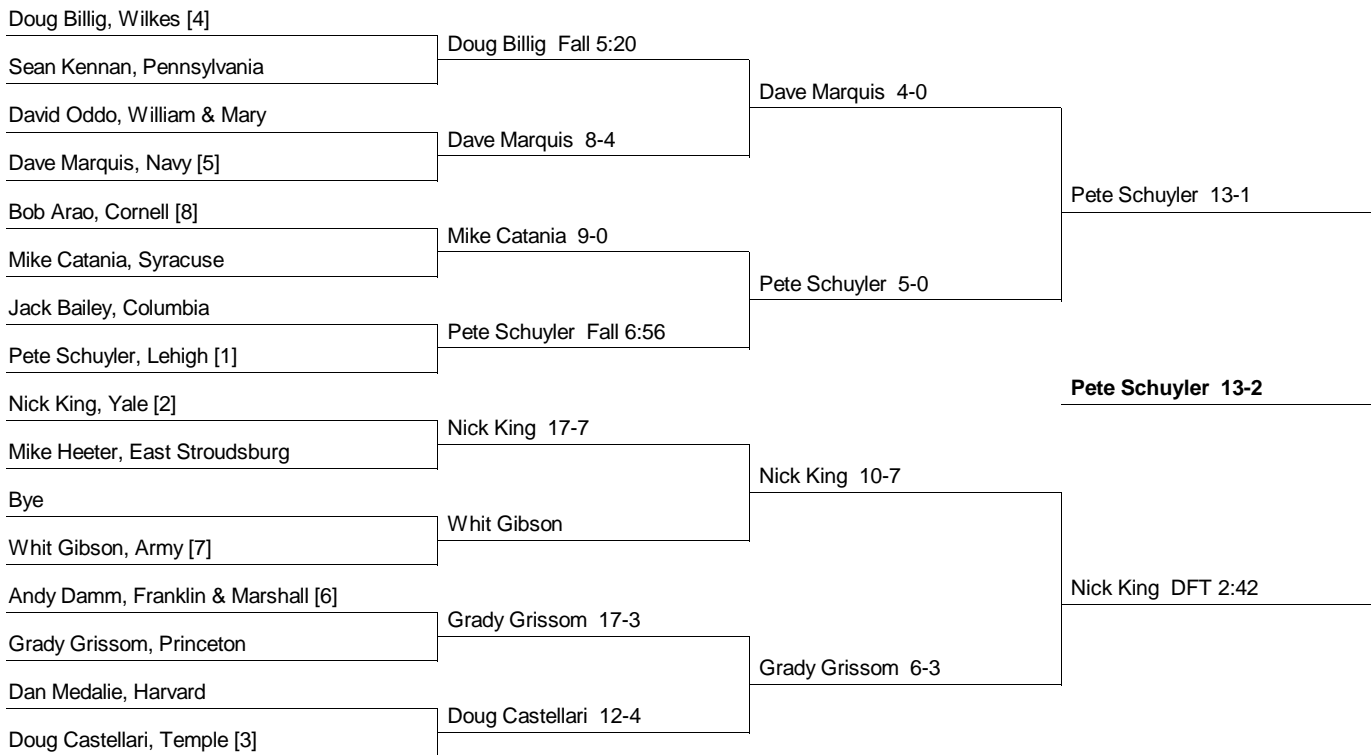

1983 EIWA Championship
2/25/1983 and 2/26/1983 at Lehigh

134 Weight Class