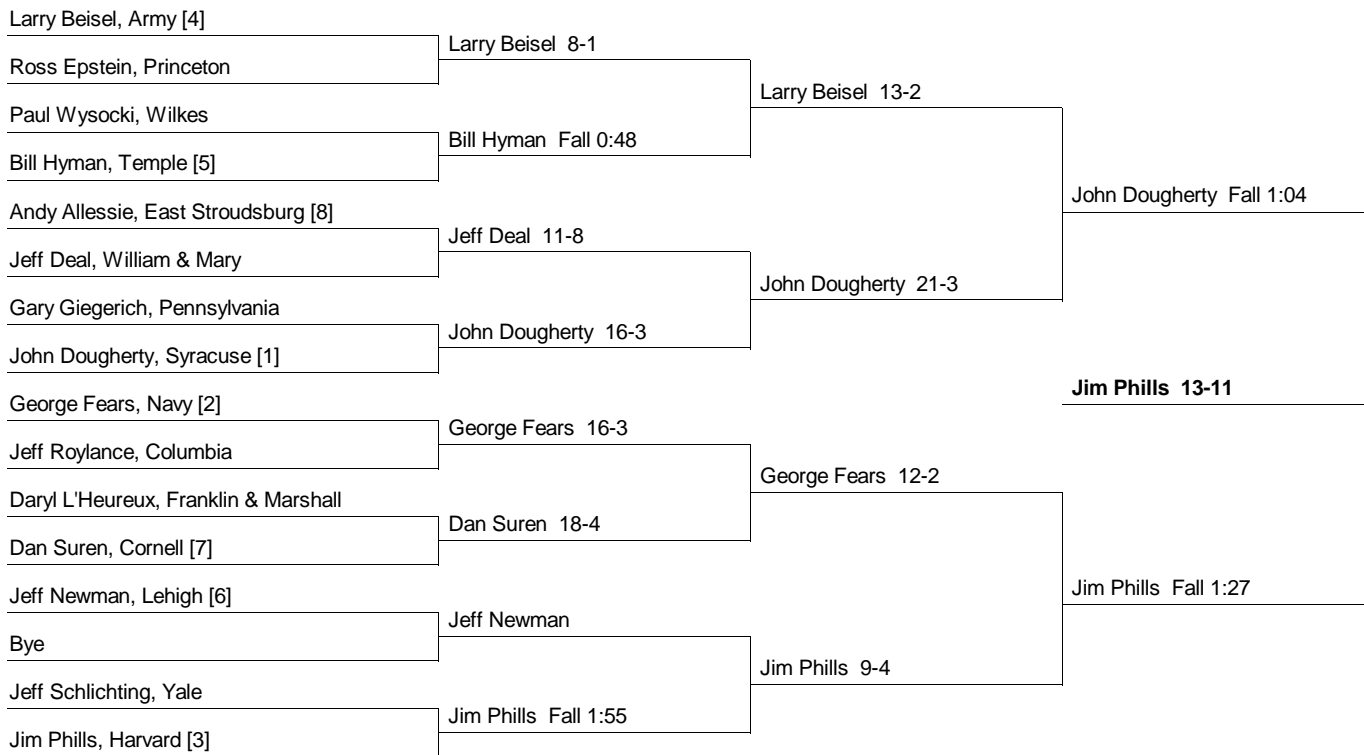

**1983 EIWA Championship
2/25/1983 and 2/26/1983 at Lehigh**

UNL Weight Class