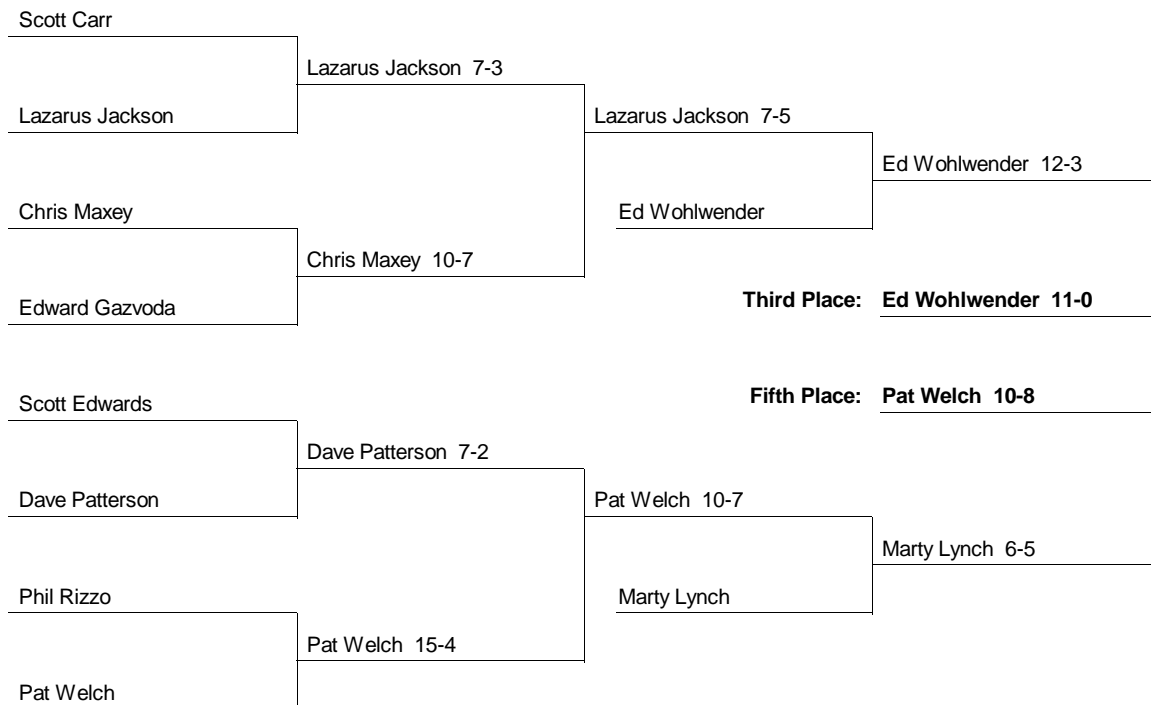

Consolation Bracket