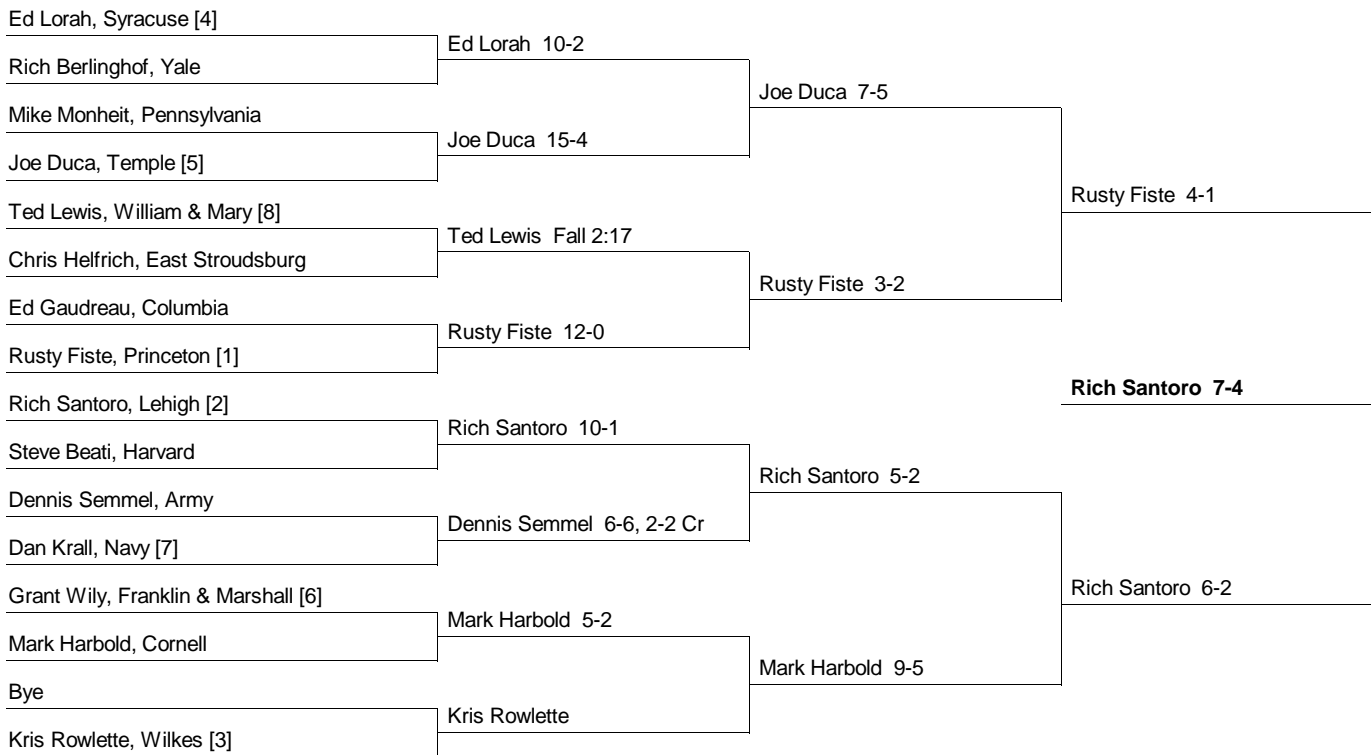

**1983 EIWA Championship
2/25/1983 and 2/26/1983 at Lehigh**

118 Weight Class

Consolation Bracket

**1983 EIWA Championship
2/25/1983 and 2/26/1983 at Lehigh**

126 Weight Class

Consolation Bracket

1983 EIWA Championship
2/25/1983 and 2/26/1983 at Lehigh