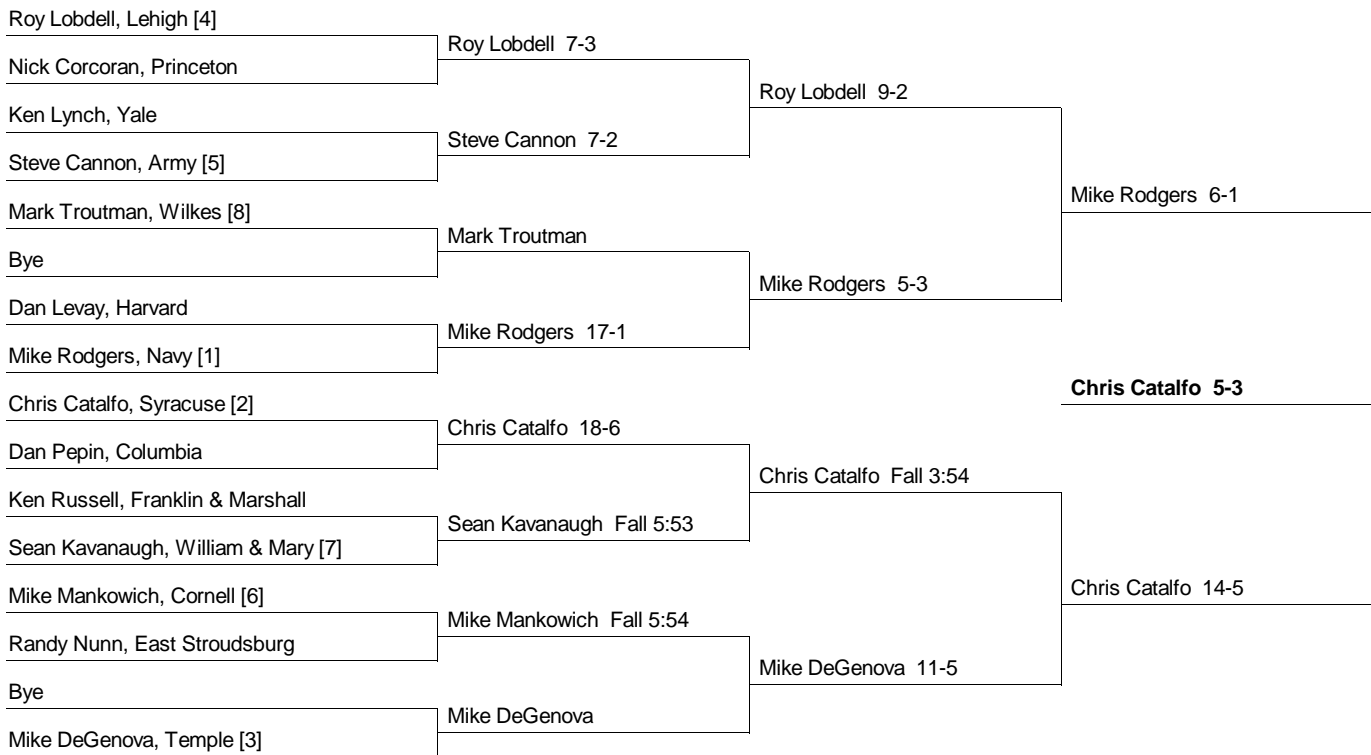

1983 EIWA Championship
2/25/1983 and 2/26/1983 at Lehigh

158 Weight Class