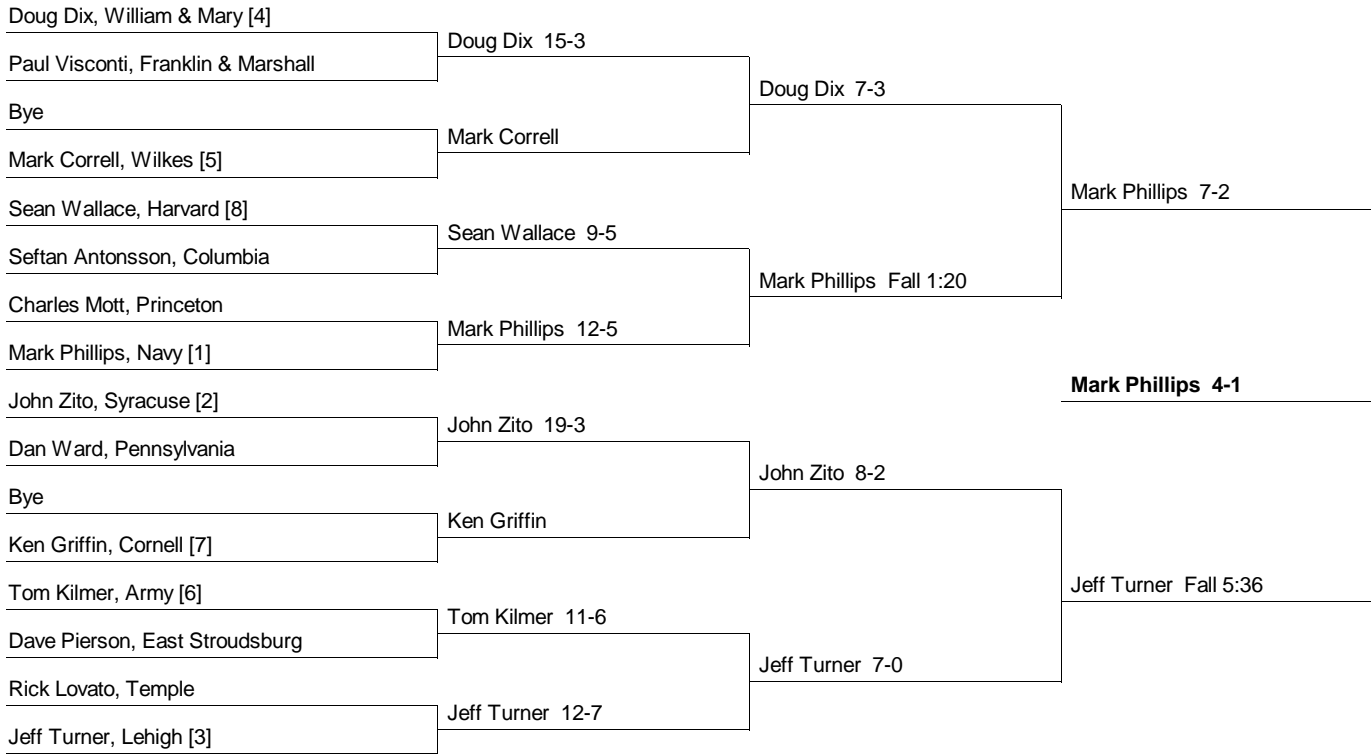

**1983 EIWA Championship
2/25/1983 and 2/26/1983 at Lehigh**

177 Weight Class