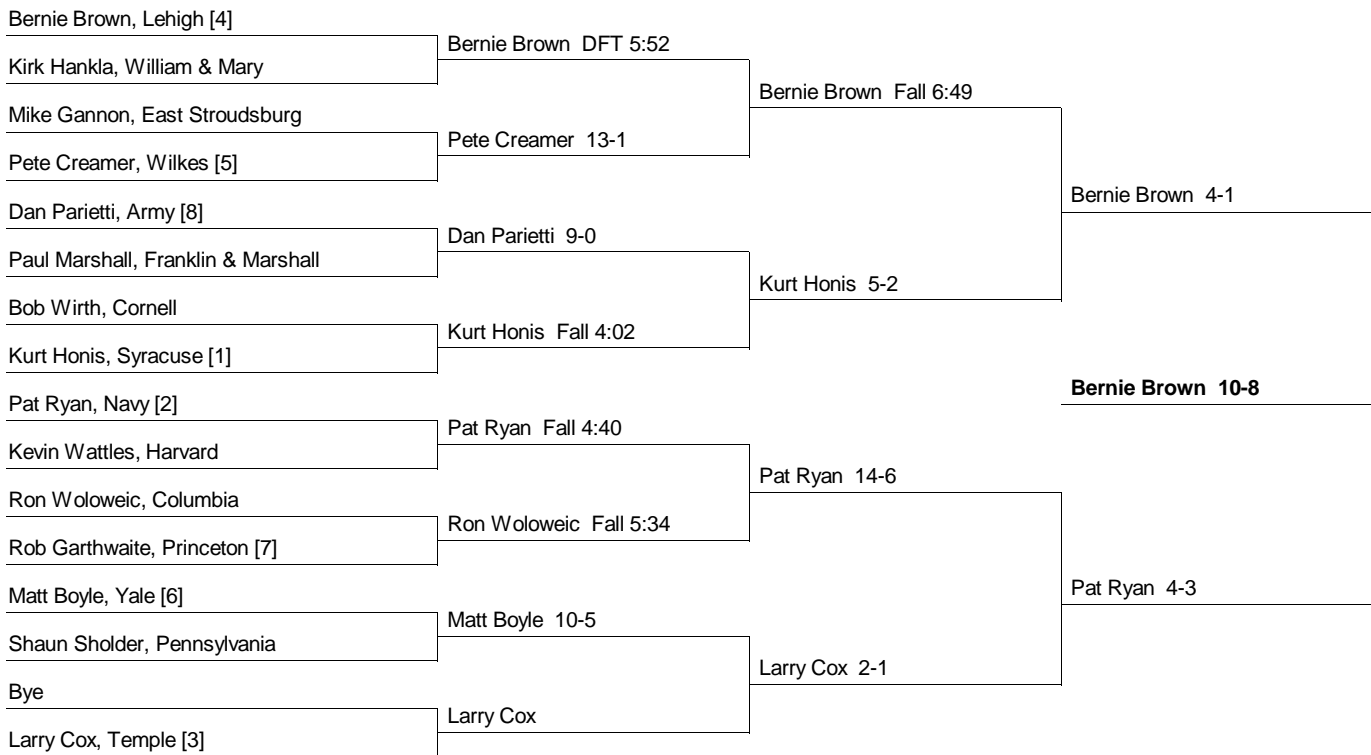

**1983 EIWA Championship
2/25/1983 and 2/26/1983 at Lehigh**

177 Weight Class

Consolation Bracket

1983 EIWA Championship
2/25/1983 and 2/26/1983 at Lehigh

190 Weight Class

Consolation Bracket

**1983 EIWA Championship
2/25/1983 and 2/26/1983 at Lehigh**