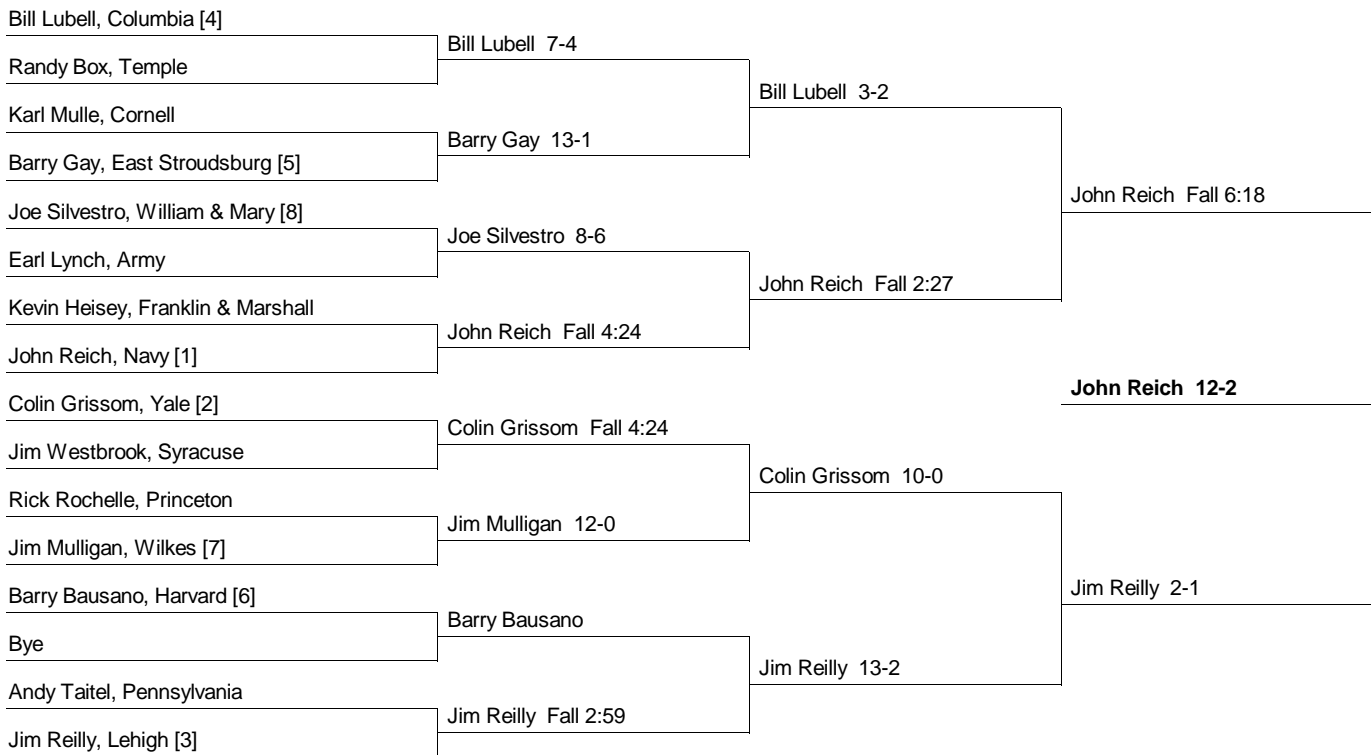

Consolation Bracket

1983 EIWA Championship
2/25/1983 and 2/26/1983 at Lehigh

158 Weight Class

Consolation Bracket

**1983 EIWA Championship
2/25/1983 and 2/26/1983 at Lehigh**

167 Weight Class

Consolation Bracket