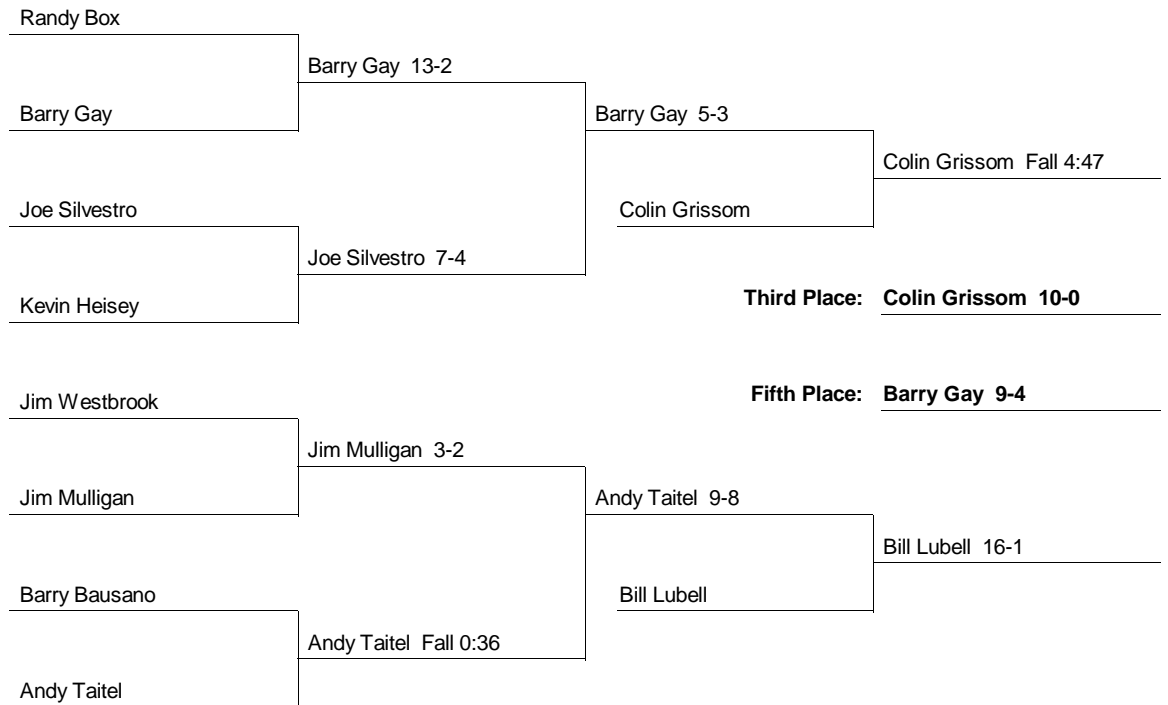

Consolation Bracket

1983 EIWA Championship
2/25/1983 and 2/26/1983 at Lehigh

158 Weight Class

Consolation Bracket

**1983 EIWA Championship
2/25/1983 and 2/26/1983 at Lehigh**

167 Weight Class

Consolation Bracket