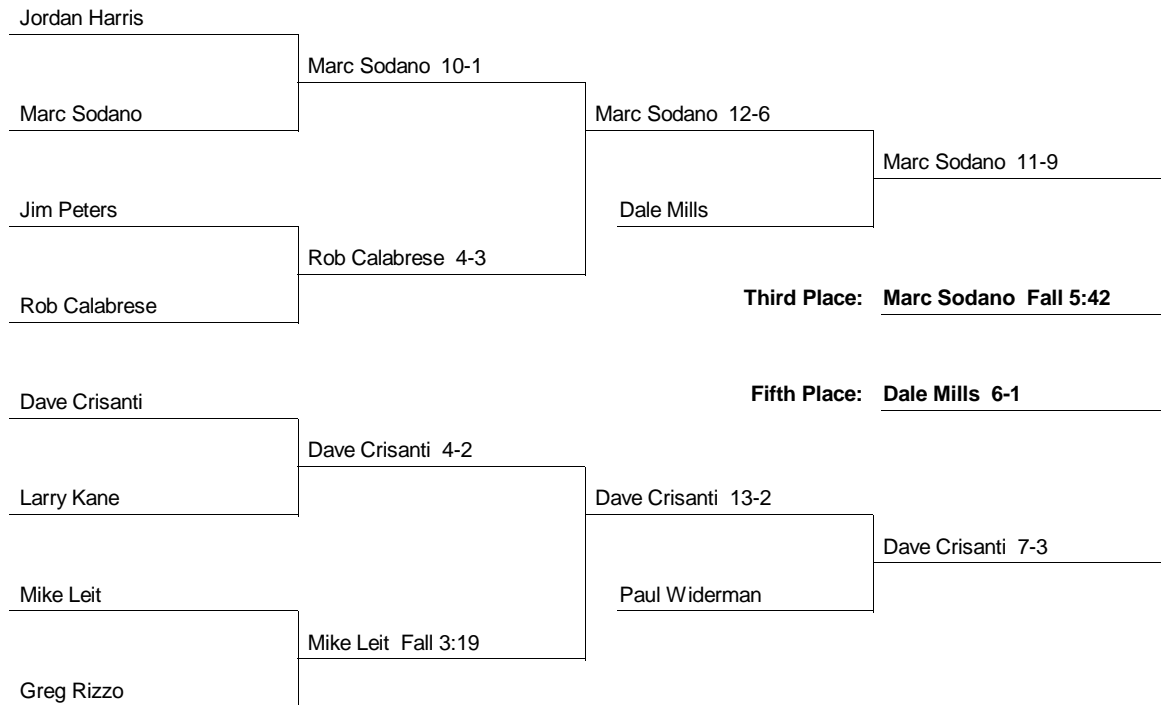

Consolation Bracket