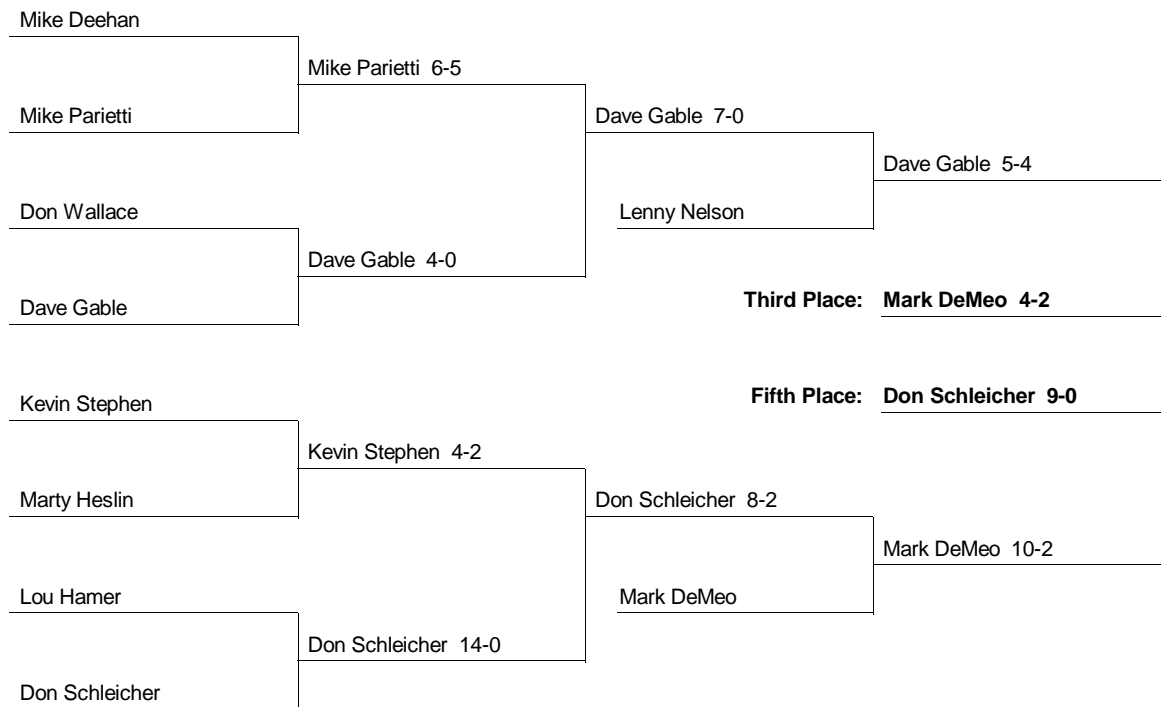

134 Weight Class

Consolation Bracket

1983 EIWA Championship
2/25/1983 and 2/26/1983 at Lehigh

142 Weight Class

Consolation Bracket

**1983 EIWA Championship
2/25/1983 and 2/26/1983 at Lehigh**

150 Weight Class