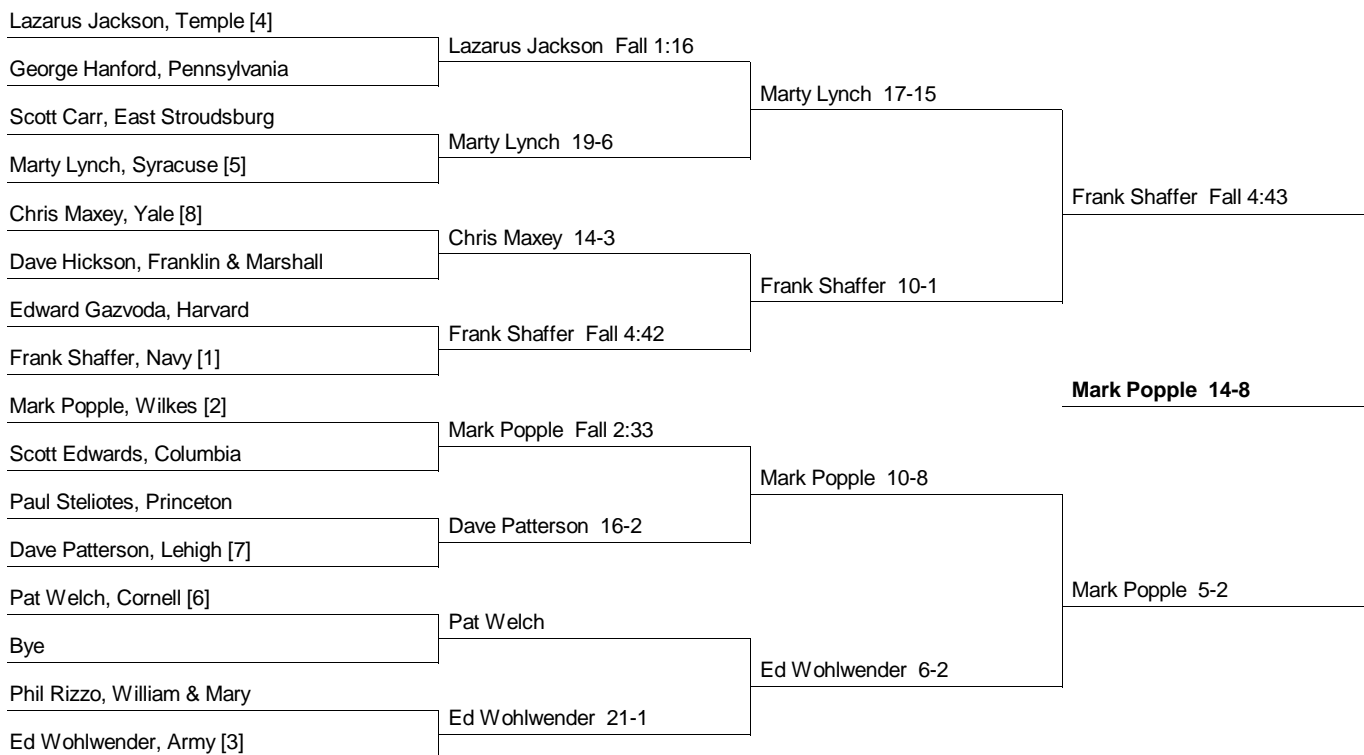

134 Weight Class

Consolation Bracket

1983 EIWA Championship
2/25/1983 and 2/26/1983 at Lehigh

142 Weight Class

Consolation Bracket

**1983 EIWA Championship
2/25/1983 and 2/26/1983 at Lehigh**

150 Weight Class