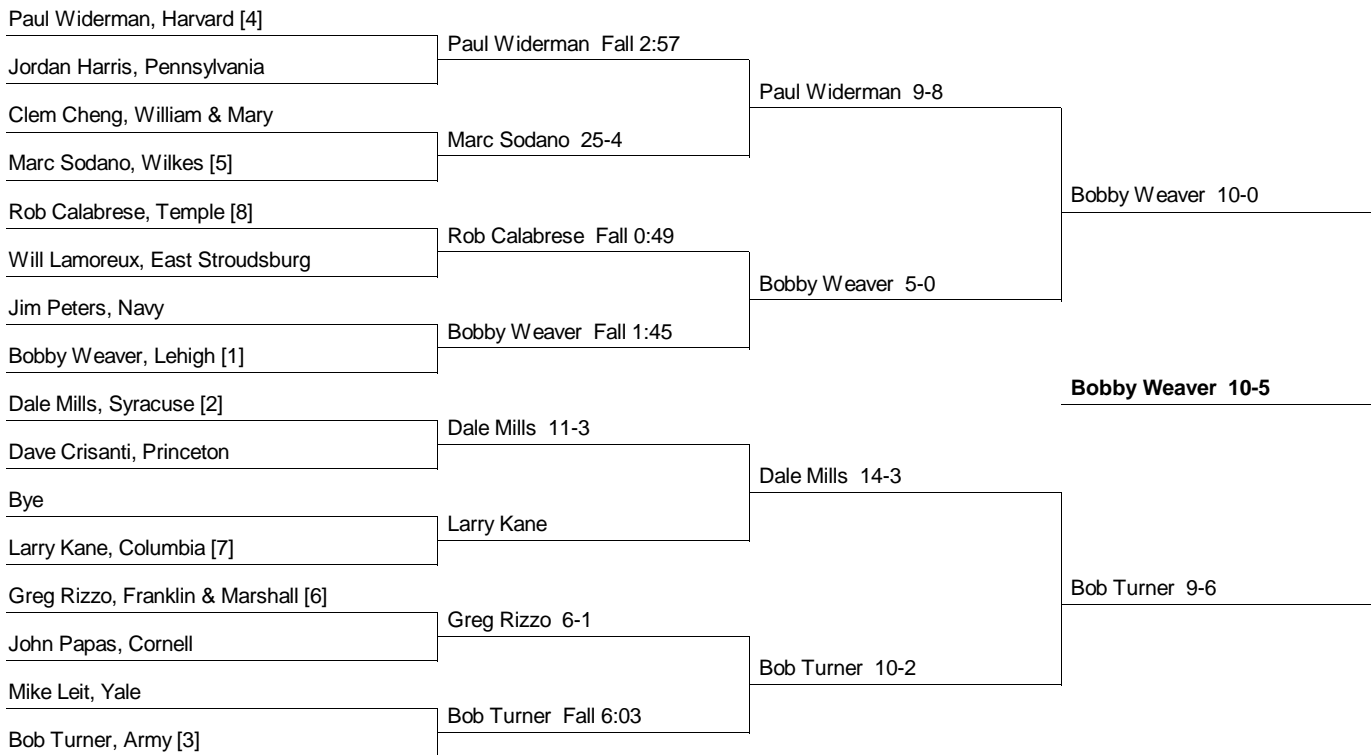

**1983 EIWA Championship
2/25/1983 and 2/26/1983 at Lehigh**

118 Weight Class