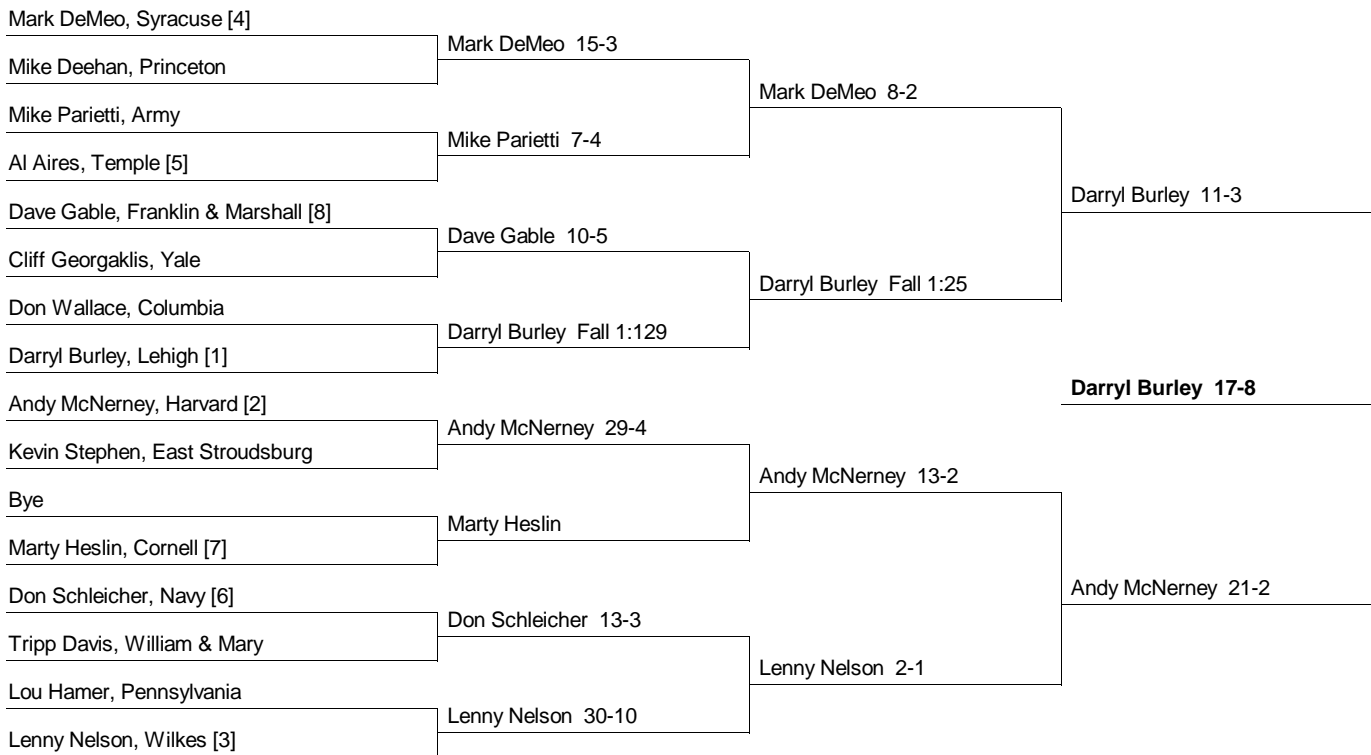

134 Weight Class

Consolation Bracket

1983 EIWA Championship
2/25/1983 and 2/26/1983 at Lehigh

142 Weight Class

Consolation Bracket

**1983 EIWA Championship
2/25/1983 and 2/26/1983 at Lehigh**

150 Weight Class