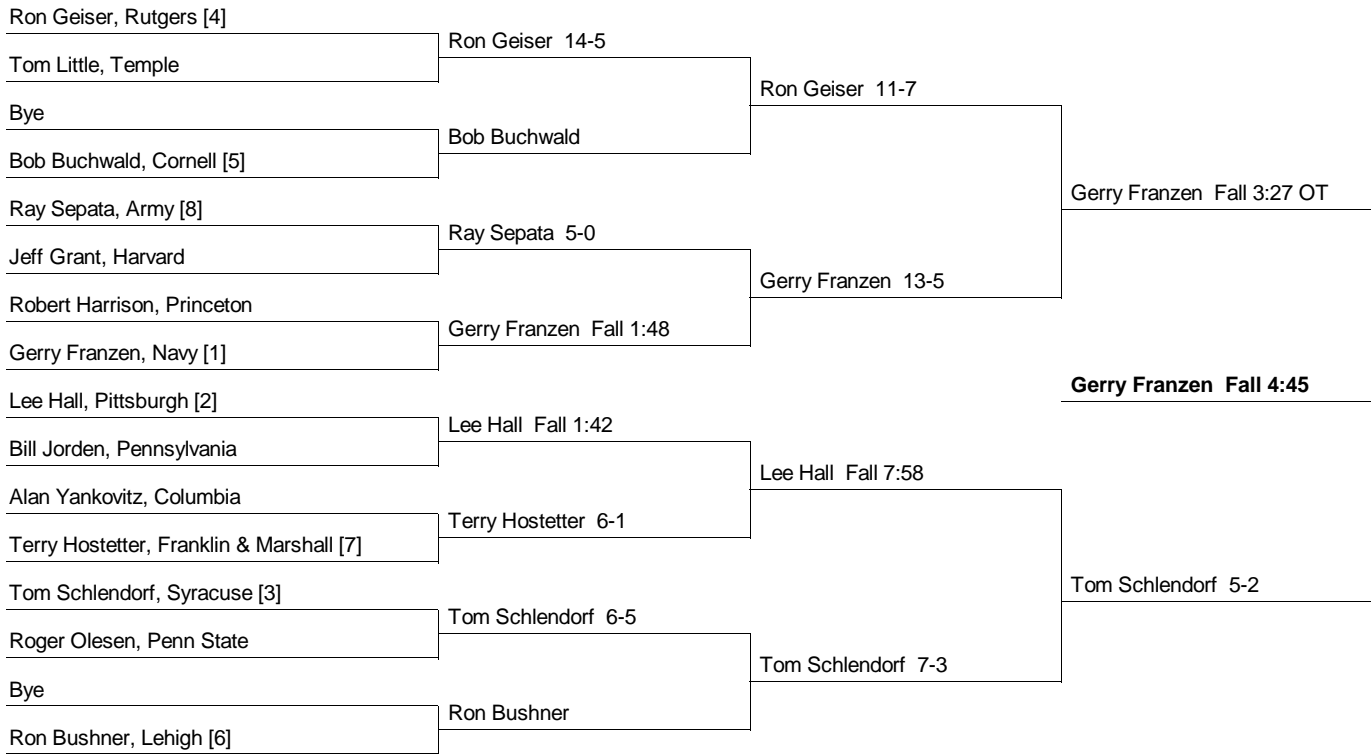

Consolation Bracket

**1965 EIWA Championship
3/12/1965 and 3/13/1965 at Cornell**

167 Weight Class

Consolation Bracket

**1965 EIWA Championship
3/12/1965 and 3/13/1965 at Cornell**

177 Weight Class

Consolation Bracket