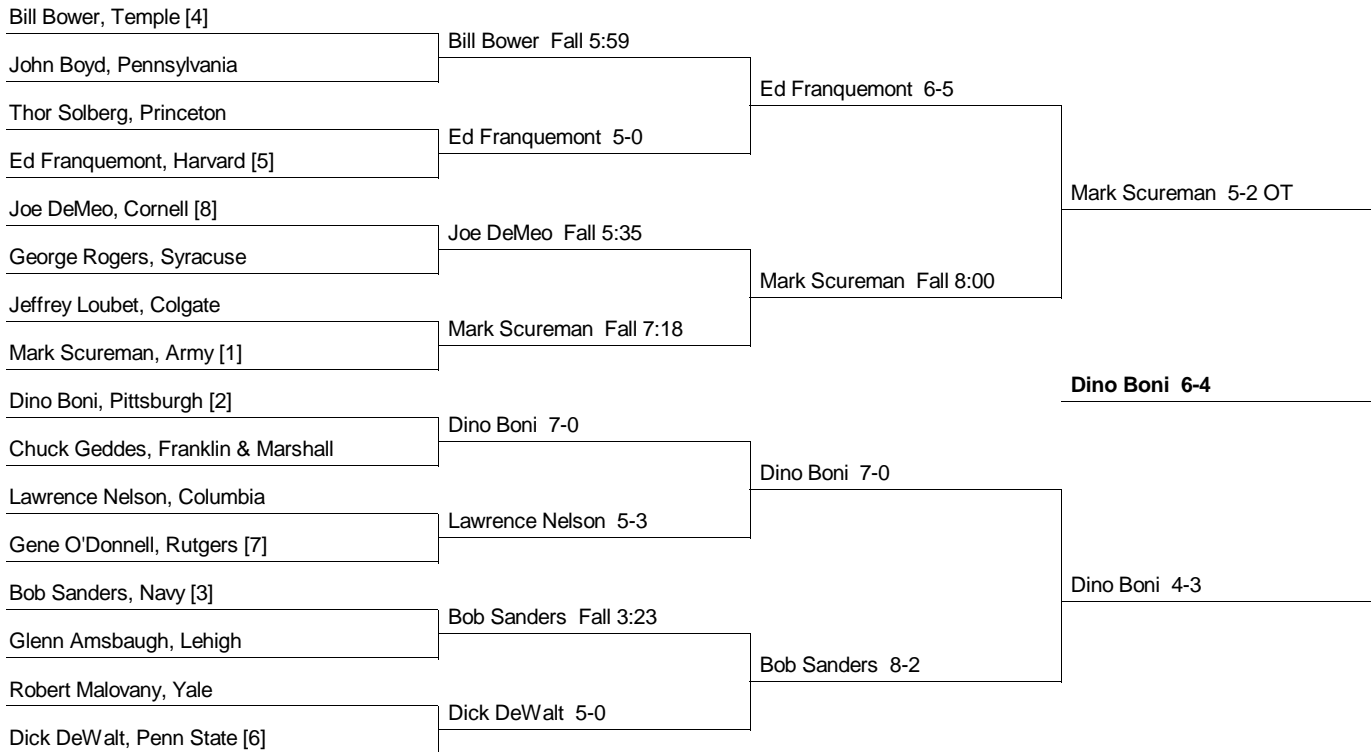

**1965 EIWA Championship
3/12/1965 and 3/13/1965 at Cornell**

147 Weight Class

Consolation Bracket